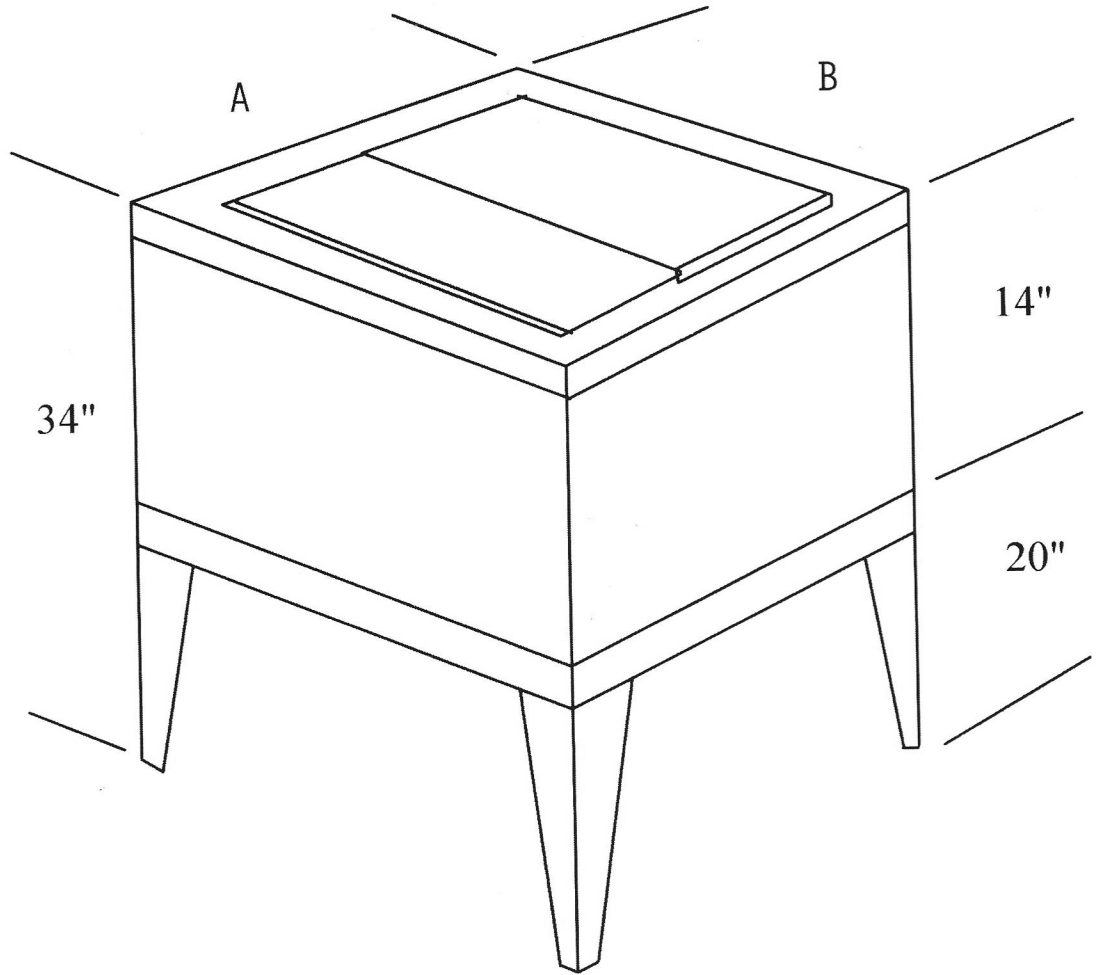

ICE COOLED Equipment

FREE STANDING ICE CHEST – All stainless steel construction. Available with pre-mix, post-mix sealed in cold plates. Polyurethane foam insulated.

Model No.	A Dim.	B Dim.	Cold Plate	No. Circuits	Shipping Wt.
CFSS-21	21"	23"	YES	9	125 lb.
CFSS-15	15"	22"	YES	8	115 lb.
CFSP-21	21"	23"	YES	7	125 lb.
CFSP-15	15"	22"	YES	7	115 lb.
*CFSF-21	21"	23"	NO	-	65#
*CFSF-15	15"	22"	NO	-	45#