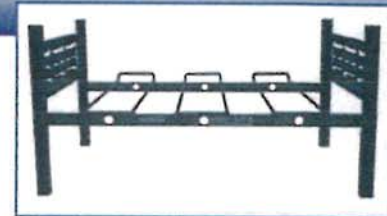

BIB RACKS - FLAT VERTICAL HOLE

BIB Rack - Flat Vertical Hole Panels

- Pump Panels have 1/8" holes instead of slots
- Front/Back supports now 3/16" X 1", no end caps required
- Front/Back supports have holes for routing tubing
- Holds 3 boxes (vertically positioned) per shelf
- All rack and accessories are powder-coated black

Model Number	Description
2-BVFFJ	2 Box Wide Vertical Flat Shelf (28"W X 17"D X 14"H) Holds 2 Boxes (on side) or 3 Boxes (on end)
3-BVFFJ	3 Box Wide Vertical Flat Shelf (39"W X 17"D X 14"H) Holds 3 Boxes (on side) or 4 Boxes (on end)
C2-BVPM6FJ	2 Box Wide Top Mount-Double, 6 Pumps (28"W X 24"H)
3-BPM8FJ	3 Box Wide Top Mount-Double, 8 Pumps (39"W X 24"H)
C2-BTSFJ	2 Box Wide Top Shelf (28"W X 17"D X 8 1/2"H)
3-BTSFJ	3 Box Wide Top Shelf (39"W X 17"D X 8 1/2"H)

Model 2-BVFFJ

Model BVPM6FJ

Model C2-BTSFJ

7790 Sears Blvd.
Pensacola, FL 32514
Fax 850-477-2458

1-800-322-4853

BIB RACKS - FLAT VERTICAL LOUVERED

BIB Rack - Flat Vertical Louvered Panels

- Louvered panels accommodates latest Pump Mount Glide Brackets
- Front/Back supports are 3/16" X 1" flat, no end caps required
- Front/Back supports have holes for routing tubing
- Holds 3 boxes (vertically positioned) per shelf
- All rack and accessories are Powder-Coated Black

Model Number	Description
2-BVFFJG	2 Box Wide Vertical Flat with Glide (28"W X 17"D X 14"H)
3-BVFFJG	3 Box Wide Vertical Flat with Glide (39"W X 17"D X 14"H)
C2-BPM6FJG	2 Box Wide Top Mount-Double, 6 Pumps with Glide (28"W X 24"H)
3-BPM8FJG	3 Box Wide Top Mount-Double, 8 Pumps with Glide (39"W X 24"H)
C2-BTSFJG	2 Box Wide Top Shelf with Glide (28"W X 17"D X 8 1/2"H)
3-BTSFJG	3 Box Wide Top Shelf with Glide (39"W X 17"D X 8 1/2"H)
2-CPMVFJG	2 Box Wide Vertical Center Pump Mount with Glide (28"W X 17"D X 17 1/2"H) with removable panel
3-CPMVFJG	3 Box Wide Vertical Center Pump Mount with Glide (39"W X 17"D X 17 1/2"H) with removable panel