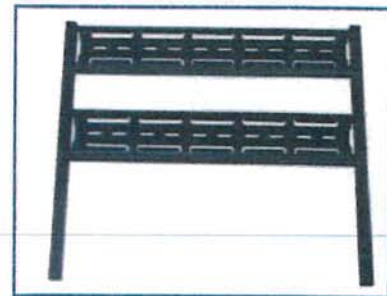

Model C2-BPM6FJG