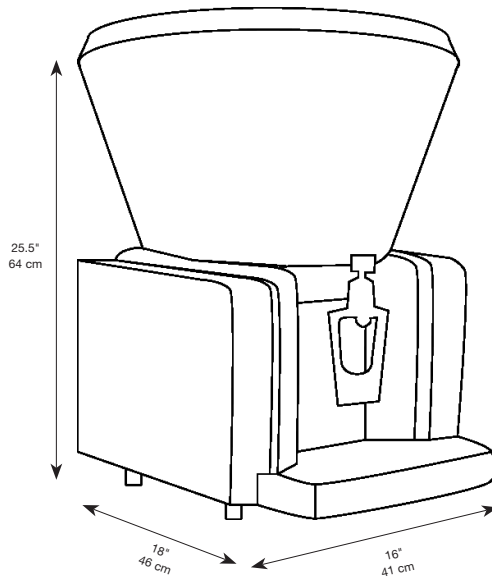

JETSPRAY™ MODEL EJ1

8 GALLON SINGLE-FLAVOR
VISUAL DISPLAY DISPENSER

FEATURES

Large capacity - 8 gal (30 L) capacity

Efficient - Ideal for high-volume, quick service operations

Small footprint - Maximum profit from a minimum space; only 16" (40.5 cm) wide

Merchandising - Self-merchandising visual display creates impulse sales

Accommodating - Available tall cup kit can accommodate large cup size, up to 64 oz

PART NUMBER	DESCRIPTION
EJ1	Cold Beverage Dispenser EJ1, Visual Single Bowl, 8 Gallon Spray Type, 115V / 60Hz
569200728	Cold Beverage Dispenser EJ1, Visual Single Bowl, 8 Gallon Spray Type, 230V / 60Hz
621058106	Cold Beverage Dispenser EJ1, Visual Single Bowl, 8 Gallon Spray Type, 230V / 50Hz

TECHNICAL SPECIFICATIONS

BEVERAGE BOWL & COVER Transparent, virtually unbreakable LEXAN® resin

BOWL DIAMETER 20" (50.8 cm)

CABINETRY White plastic and stainless steel

BEVERAGE CAPACITY 8 gal (30 L)

CUP CLEARANCE 9"

REFRIGERATION JetSpray 1/4 HP hermetically sealed system R134a

NET WEIGHT 58 lb (26 kg)

SHIPPING WEIGHT Bowl 13 lb (6 kg)
Base 59 lb (27 kg)

CARTON VOLUME Bowl 4 cu ft (0.112 cuM)
Base 3.8 cu ft (0.11 cuM)