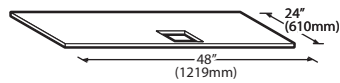

Ice-O-Matic

Storage Bins

Dimensions

NOTES:

Approx. Shipping Weight lbs (kg): B100 191 (86.64 kg) • B120 304 (137.89 kg) • B130 334 (151.5 kg) • B150 338 (153.31 kg) • B170 390 (176.9kg) • B25 95 (43.09 kg) • B40 135 (61.24 kg) • B42 135 (61.24kg) • B55 170 (77.11kg)