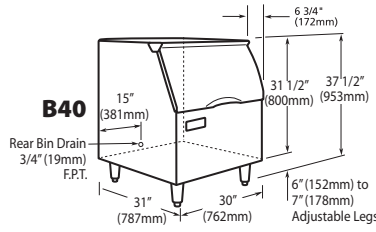

Ice-O-Matic

Storage Bins

Dimensions

NOTES:

Approx. Shipping Weight lbs (kg): B100 191 (86.64 kg) • B120 304 (137.89 kg) • B130 334 (151.5 kg) • B150 338 (153.31 kg) • B170 390 (176.9kg) • B25 95 (43.09 kg) • B40 135 (61.24 kg) • B42 135 (61.24kg) • B55 170 (77.11kg)