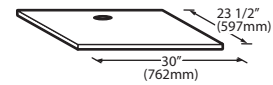

Ice-O-Matic

Storage Bins

Dimensions

NOTES:

Approx. Shipping Weight lbs (kg): B100 191 (86.64 kg) • B120 304 (137.89 kg) • B130 334 (151.5 kg) • B150 338 (153.31 kg) • B170 390 (176.9kg) • B25 95 (43.09 kg) • B40 135 (61.24 kg) • B42 135 (61.24kg) • B55 170 (77.11kg)