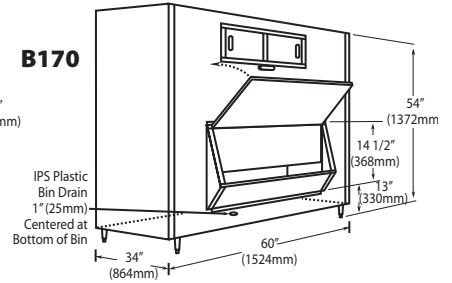

Ice-O-Matic

Storage Bins

Dimensions

NOTES:

Approx. Shipping Weight lbs (kg): B100 191 (86.64 kg) • B120 304 (137.89 kg) • B130 334 (151.5 kg) • B150 338 (153.31 kg) • B170 390 (176.9kg) • B25 95 (43.09 kg) • B40 135 (61.24 kg) • B42 135 (61.24kg) • B55 170 (77.11kg)