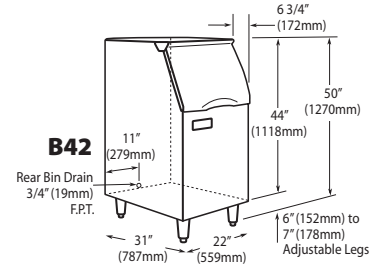

Ice-O-Matic

Storage Bins

Dimensions

NOTES:

Approx. Shipping Weight lbs (kg): B100 191 (86.64 kg) • B120 304 (137.89 kg) • B130 334 (151.5 kg) • B150 338 (153.31 kg) • B170 390 (176.9kg) • B25 95 (43.09 kg) • B40 135 (61.24 kg) • B42 135 (61.24kg) • B55 170 (77.11kg)