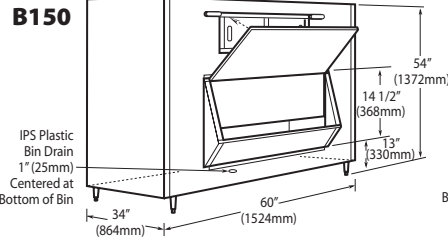

Ice-O-Matic

Storage Bins

Dimensions

NOTES:

Approx. Shipping Weight lbs (kg): B100 191 (86.64 kg) • B120 304 (137.89 kg) • B130 334 (151.5 kg) • B150 338 (153.31 kg) • B170 390 (176.9kg) • B25 95 (43.09 kg) • B40 135 (61.24 kg) • B42 135 (61.24kg) • B55 170 (77.11kg)