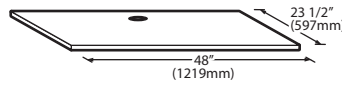

Ice-O-Matic

Storage Bins

Dimensions

NOTES:

Approx. Shipping Weight lbs (kg): B100 191 (86.64 kg) • B120 304 (137.89 kg) • B130 334 (151.5 kg) • B150 338 (153.31 kg) • B170 390 (176.9kg) • B25 95 (43.09 kg) • B40 135 (61.24 kg) • B42 135 (61.24kg) • B55 170 (77.11kg)