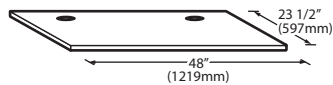

Ice-O-Matic

Storage Bins

Dimensions

NOTES:

Approx. Shipping Weight lbs (kg): B100 191 (86.64 kg) • B120 304 (137.89 kg) • B130 334 (151.5 kg) • B150 338 (153.31 kg) • B170 390 (176.9kg) • B25 95 (43.09 kg) • B40 135 (61.24 kg) • B42 135 (61.24kg) • B55 170 (77.11kg)