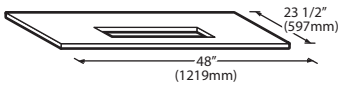

Ice-O-Matic

Storage Bins

Dimensions

NOTES:

Approx. Shipping Weight lbs (kg): B100 191 (86.64 kg) • B120 304 (137.89 kg) • B130 334 (151.5 kg) • B150 338 (153.31 kg) • B170 390 (176.9kg) • B25 95 (43.09 kg) • B40 135 (61.24 kg) • B42 135 (61.24kg) • B55 170 (77.11kg)