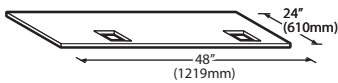

Ice-O-Matic

Storage Bins

Dimensions

NOTES:

Approx. Shipping Weight lbs (kg): B100 191 (86.64 kg) • B120 304 (137.89 kg) • B130 334 (151.5 kg) • B150 338 (153.31 kg) • B170 390 (176.9kg) • B25 95 (43.09 kg) • B40 135 (61.24 kg) • B42 135 (61.24kg) • B55 170 (77.11kg)