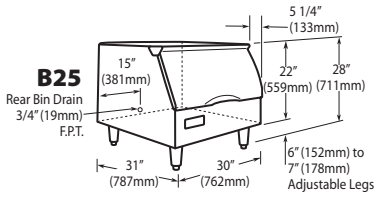

Ice-O-Matic

Storage Bins

Dimensions

NOTES:

Approx. Shipping Weight lbs (kg): B100 191 (86.64 kg) • B120 304 (137.89 kg) • B130 334 (151.5 kg) • B150 338 (153.31 kg) • B170 390 (176.9kg) • B25 95 (43.09 kg) • B40 135 (61.24 kg) • B42 135 (61.24kg) • B55 170 (77.11kg)