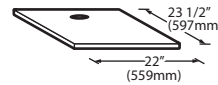

Ice-O-Matic

Storage Bins

Dimensions

NOTES:

Approx. Shipping Weight lbs (kg): B100 191 (86.64 kg) • B120 304 (137.89 kg) • B130 334 (151.5 kg) • B150 338 (153.31 kg) • B170 390 (176.9kg) • B25 95 (43.09 kg) • B40 135 (61.24 kg) • B42 135 (61.24kg) • B55 170 (77.11kg)