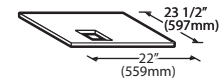

Ice-O-Matic

Storage Bins

Dimensions

NOTES:

Approx. Shipping Weight lbs (kg): B100 191 (86.64 kg) • B120 304 (137.89 kg) • B130 334 (151.5 kg) • B150 338 (153.31 kg) • B170 390 (176.9kg) • B25 95 (43.09 kg) • B40 135 (61.24 kg) • B42 135 (61.24kg) • B55 170 (77.11kg)