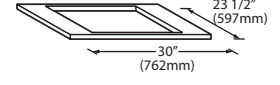

Ice-O-Matic

Storage Bins

Dimensions

NOTES:

Approx. Shipping Weight lbs (kg): B100 191 (86.64 kg) • B120 304 (137.89 kg) • B130 334 (151.5 kg) • B150 338 (153.31 kg) • B170 390 (176.9kg) • B25 95 (43.09 kg) • B40 135 (61.24 kg) • B42 135 (61.24kg) • B55 170 (77.11kg)