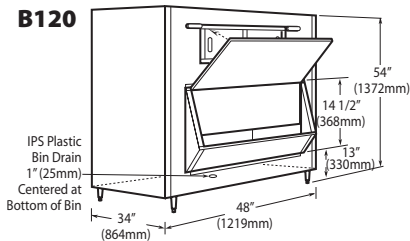

Ice-O-Matic

Storage Bins

Dimensions

NOTES:

Approx. Shipping Weight lbs (kg): B100 191 (86.64 kg) • B120 304 (137.89 kg) • B130 334 (151.5 kg) • B150 338 (153.31 kg) • B170 390 (176.9kg) • B25 95 (43.09 kg) • B40 135 (61.24 kg) • B42 135 (61.24kg) • B55 170 (77.11kg)