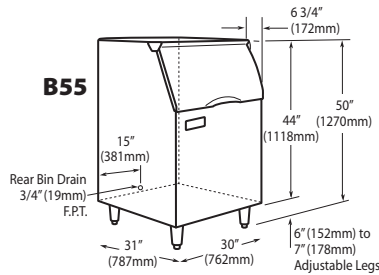

Ice-O-Matic

Storage Bins

Dimensions

NOTES:

Approx. Shipping Weight lbs (kg): B100 191 (86.64 kg) • B120 304 (137.89 kg) • B130 334 (151.5 kg) • B150 338 (153.31 kg) • B170 390 (176.9kg) • B25 95 (43.09 kg) • B40 135 (61.24 kg) • B42 135 (61.24kg) • B55 170 (77.11kg)