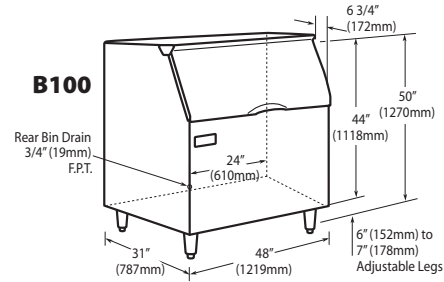

Ice-O-Matic

Storage Bins

Dimensions

NOTES:

Approx. Shipping Weight lbs (kg): B100 191 (86.64 kg) • B120 304 (137.89 kg) • B130 334 (151.5 kg) • B150 338 (153.31 kg) • B170 390 (176.9kg) • B25 95 (43.09 kg) • B40 135 (61.24 kg) • B42 135 (61.24kg) • B55 170 (77.11kg)