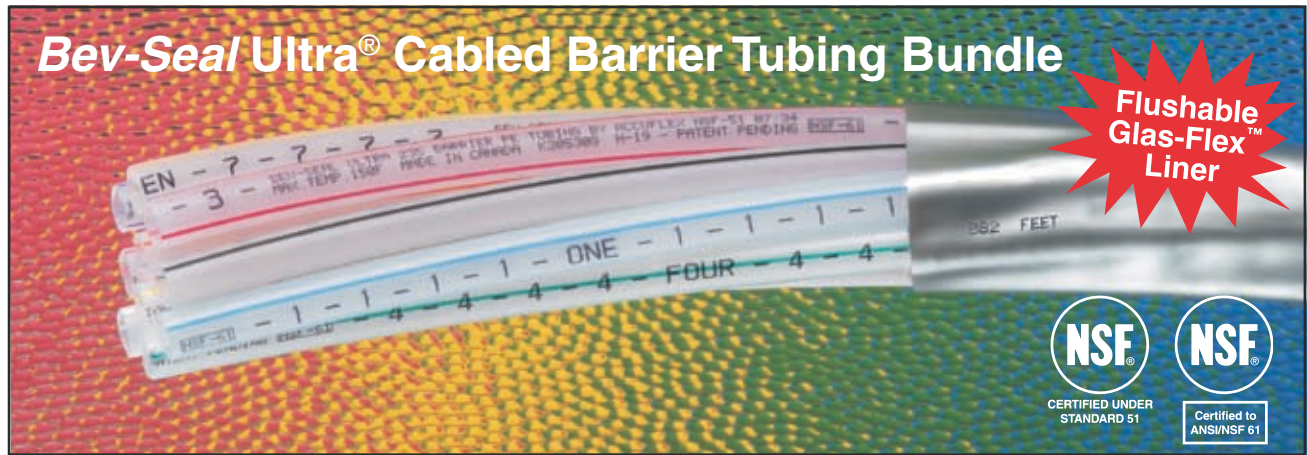

Accuflex Beverage Transfer Products

Bev-Seal Ultra® Series 974 Cabled Barrier Tubing Bundle

Construction: Flushable **Bev-Seal Ultra®** Series 235 tubes (see page 11), each color coded, individually numbered and branded with NSF-51 and NSF-61 listings and date codes for traceability. Special film wrap over cabled tubes offers excellent flexibility and tight bend capabilities. Silver-gray extruded jacket, with slip agent to minimize friction, is branded with product identification, NSF listing marks, and sequential footage markings for ease of measurement. Other jacket colors available (some limitations may apply).