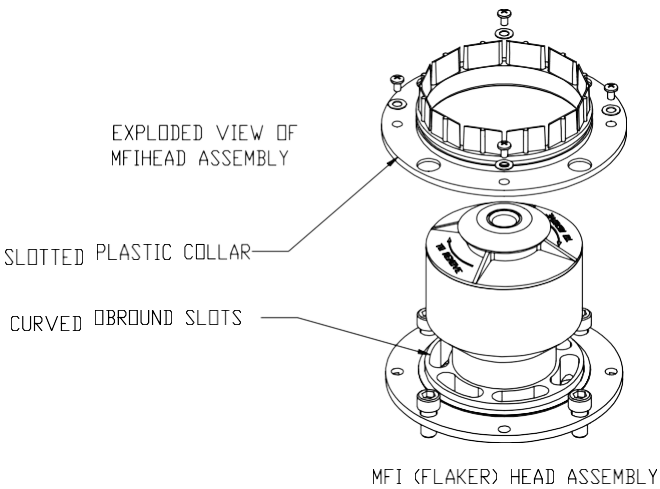

NOTE DIFFERENCE BETWEEN MFI HEAD ASSEMBLY AND GEM HEAD ASSEMBLY

ROUND EXTRUSION HOLES WITH NO SLOTTED PLASTIC COLLAR