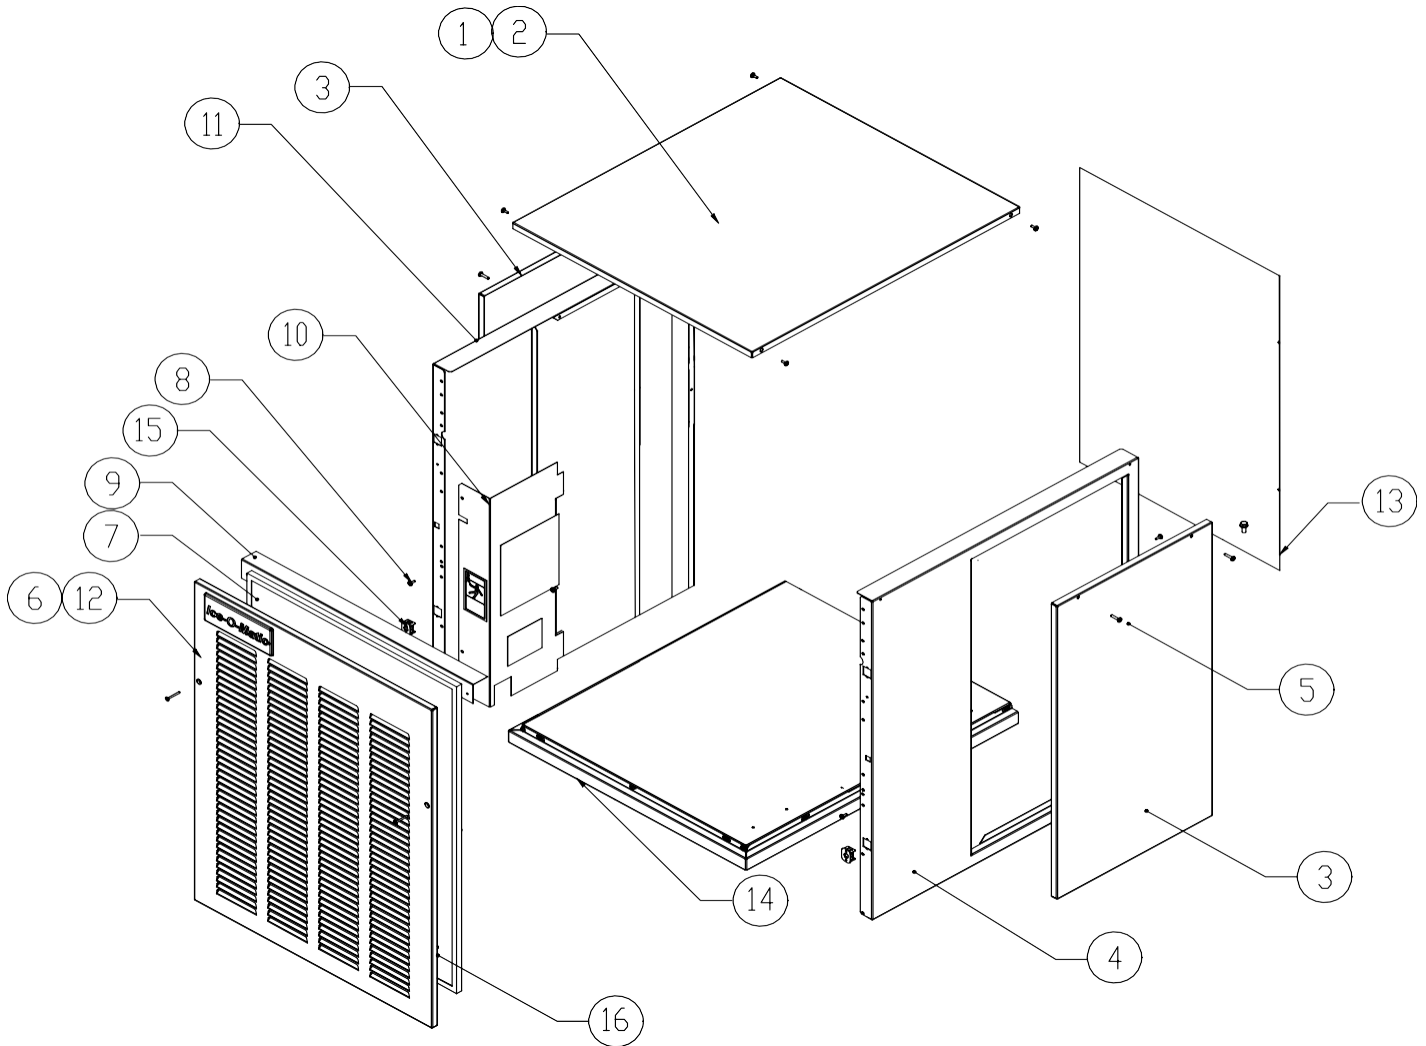

Table of Contents	Page 1
Cabinet Assembly	Page 2
Remote Unit	Page 3 - 4
Down Chute/Water System	Page 5 - 6
Control Box	Page 7
Gearmotor	Page 8
Evaporator	Page 9 - 10

Ice-O-Matic
11100 East 45th Ave.
Denver Co. 80239
800-423-3367