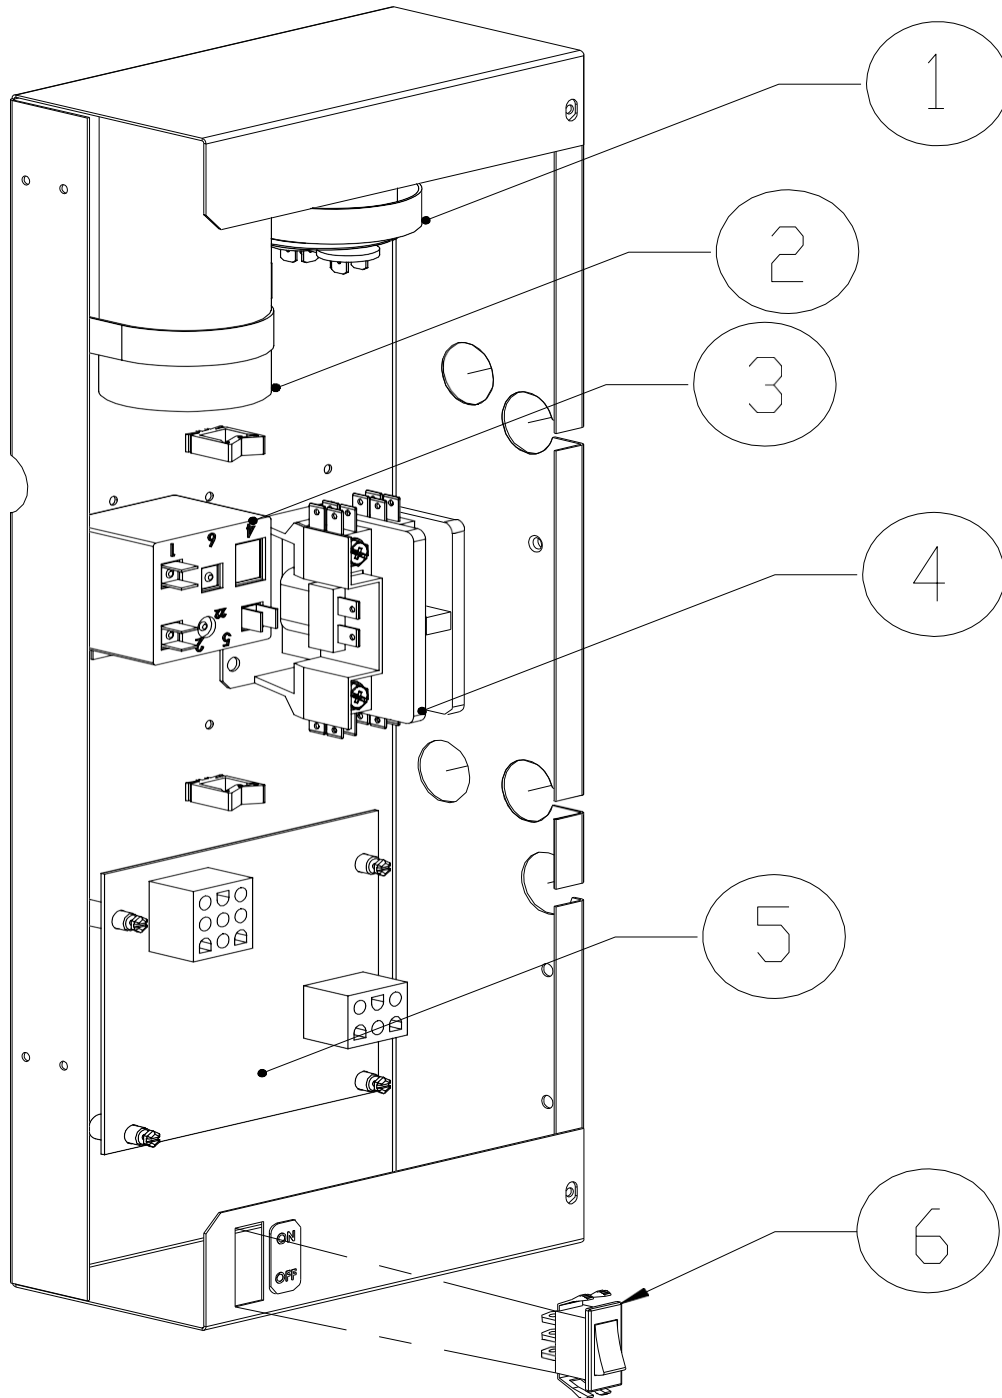

Item No.	MFI2306	Description
1	9131481-01	Float Assembly
2	9101334-01	Probe-Conductivity
3	N/A	1/4 OD Polyethylene Tube (40")
	3022898-07	1/4 OD Polyethylene Tube (7")
	3022898-26	1/4 OD Polyethylene Tube (26")
	9091184-01	Tee, Push to Connect
4	9051804-01	Tube, Water Drain
5	9051805-01	Tube, Evaporator Water Inlet
6	9021147-01	Clamp
7	9051610-01	Plug
8	9091074-01	Drop Adapter Fitting
9	9091083-01	Water Inlet Fitting
10	9091140-01	Drain Fitting
11	9051602-01	Cover-Ice Chute
12	9131494-01	Clamp-Ice Chute
13	9131495-01	Ice Chute and Foam Assembly
14	9021116-01	Clip-Hose
15	1051166-01	Bin Control Assembly Set of 2
16	9051614-01	Gasket, Ice Chute
17	9051601-02	Ice Chute, Lower
18	9151169-01	Evaporator
19	9051632-01	Drip Pan
20	9131486-01	Drip Pan Gasket
21	9051611-01	Water Shed
22	N/A	Insulation NLA-See Item 24
23	N/A	Insulation NLA-See Item 24
24	N/A	Insulation Replaces 22 and 23