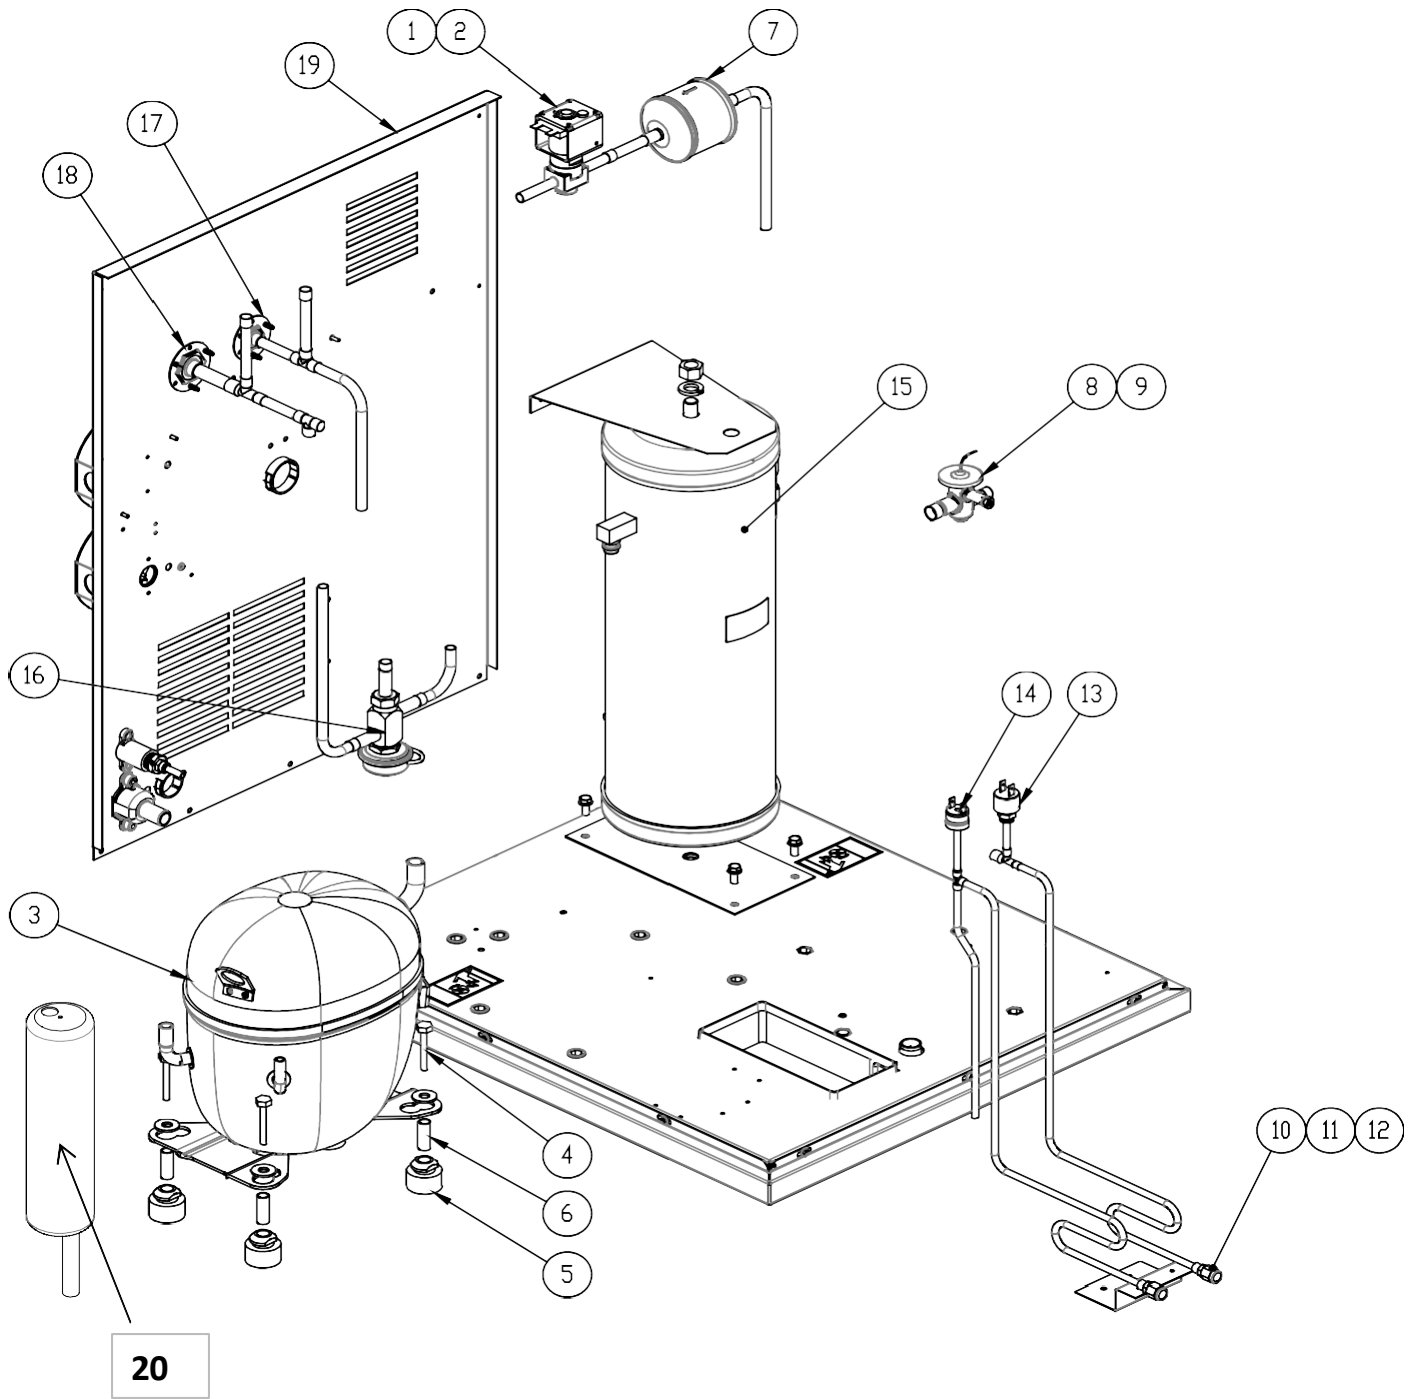

Item No.	Model Number						Description
	GEM0650	GEM0956	GEM1306	MFI0800	MFI1256	MFI1506	
1	9151123-01	9151123-01	9151123-01	9151123-01	9151123-01	9151123-01	Liquid Line Solenoid Body
2	9151123-03	9151123-04	9151123-04	9151123-03	9151123-04	9151123-04	Liquid Line Solenoid Coil
3	9181215-01	9181145-01	9181153-01	9181215-01	9181145-01	9181153-01	Compressor
4	9031001-41	9031001-41	9031001-41	9031001-41	9031001-41	9031001-41	Compressor Bolt
5	9181002-09	9181002-09	9181002-09	9181002-09	9181002-09	9181002-09	Compressor Grommet
6	9181002-02	9181002-02	9181002-02	9181002-02	9181002-02	9181002-02	Compressor Grommet Sleeve
7	9151163-03	9151163-03	9151163-03	9151163-03	9151163-03	9151163-03	Drier
8	9131143-02	9131143-02	9131543-02	9131543-02	9131143-02	9131143-02	Expansion Valve Insulation
9	9151208-01	9151220-01	9151220-01	9151219-01	9151220-01	9151220-01	Expansion Valve
10	9091086-01	9091086-01	9091086-01	9091086-01	9091086-01	9091086-01	Service Valve Body
11	9091086-02	9091086-02	9091086-02	9091086-02	9091086-02	9091086-02	Service Valve Core
12	9091086-03	9091086-03	9091086-03	9091086-03	9091086-03	9091086-03	Service Valve Cap
13	9041111-01	9041111-01	9041111-01	9041111-01	9041111-01	9041111-01	Hi Pressure Cut Out
14	9041102-01	9041102-01	9041102-01	9041102-01	9041102-01	9041102-01	Low Pressure Cut Out
15	9151159-01	9151159-01	9151059-01	9151059-01	9151159-01	9151059-01	Receiver
16	9151027-05	9151027-05	9151027-05	9151027-05	9151027-05	9151027-05	Head Pressure Control Valve
17	9091001-11	9091001-11	9091001-11	9091001-11	9091001-11	9091001-11	Quick Connect Fitting 3/8
18	9091001-12	9091001-12	9091001-12	9091001-12	9091001-12	9091001-12	Quick Connect Fitting 1/2
19	3013392-01	3013392-01	3013392-01	9013392-01	3013392-01	3013392-01	Rear Panel
20	N/A	9151164-01	9151164-01	9151164-01	9151164-01	9151164-01	Accumulator

Item No.	Model Number	
	MFI2306R	Description
1	9151192-02	Liquid Line Solenoid Body
2	9151193-02	Liquid Line Solenoid Coil
3	9181199-11	Compressor
4	9031001-41	Compressor Bolt
5	9181002-09	Compressor Grommet
6	9181002-02	Compressor Grommet Sleeve
7	9151163-03	Drier
8	9131544-01	Expansion Valve Insulation
9	9151208-01	Expansion Valve
10	9091086-01	Service Valve Body
11	9091086-02	Service Valve Core
12	9091086-03	Service Valve Cap
13	9041111-01	Hi Pressure Cut Out
14	9041115-01	Low Pressure Cut Out
15	9151060-01	Receiver
16	9151027-07	Head Pressure Control Valve
17	9091001-11	Quick Connect Fitting 3/8
18	9091001-12	Quick Connect Fitting 1/2
19	3013785-01	Rear Panel
20	N/A	Accumulator

Head Pressure Control Valve for the Model MFI2306R is located in the Remote Condenser