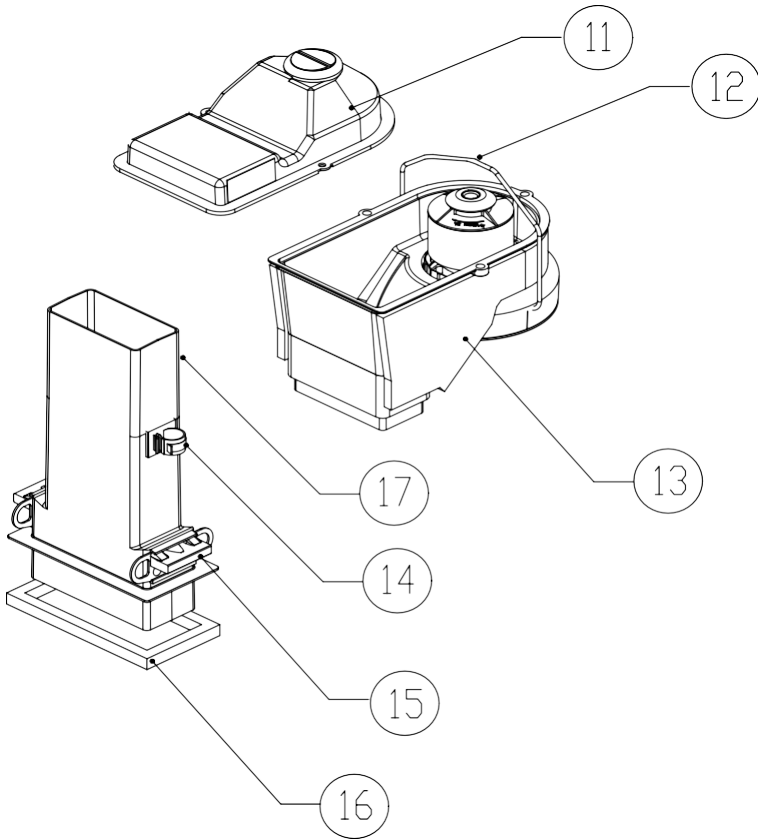

#24 wraps around evap, replacing #22 and #23