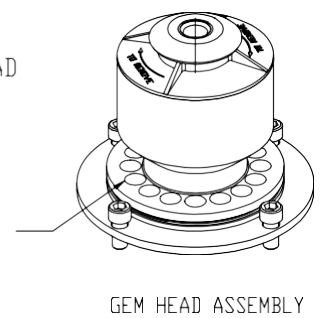

NOTE DIFFERENCE BETWEEN MFI HEAD ASSEMBLY AND GEM HEAD ASSEMBLY

ROUND EXTRUSION HOLES WITH NO SLOTTED PLASTIC COLLAR