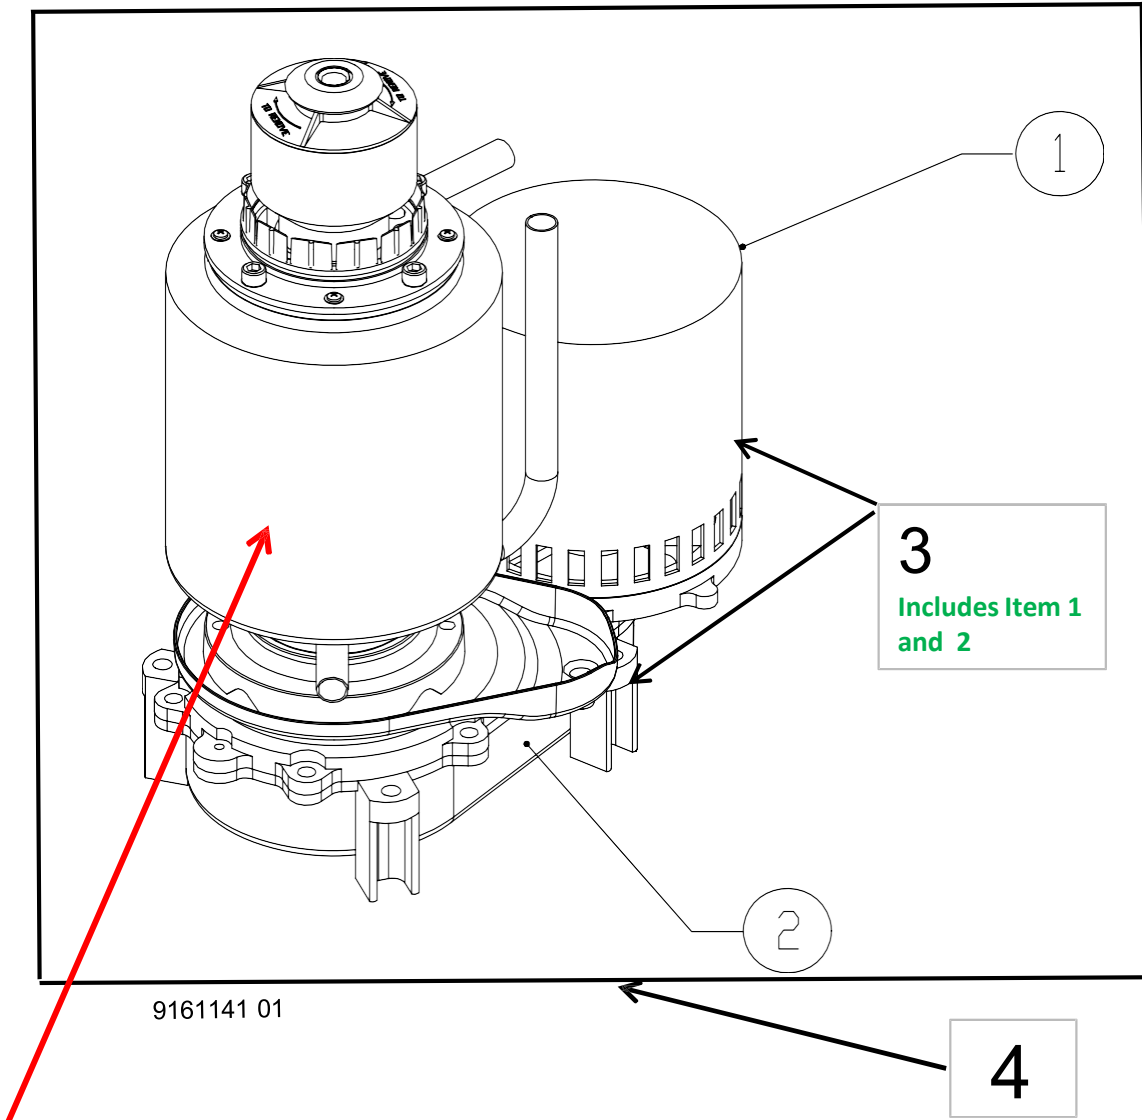

The Evaporator IS NOT AVAILABLE AS AN ASSEMBLY, INDIVIDUAL COMPONENTS MUST BE ORDERED
The Evaporator only as an assembly is not available because there is no way to support the lower portion of the Auger.

Item No.	Model Number						Description	
	GEM0650	GEM0956	GEM1306	MFI0800	MFI1256	MFI1506		
1	9161139-01	9161140-01	9161140-01	9161139-01	9161140-01	9161140-01	9161140-01	Drive Motor Only
2	9161127-01	9161141-01	9161141-01	9161141-01	9161141-01	9161141-01	9161141-01	Gear Box Only
3	9161126-01S	9161126-01S	9161126-01S	9161127-01S	9161126-01S	9161126-01S	9161126-01S	Motor-Gear Box Assy
4	2081044-02AS	2081044-06AS	2081044-06AS	2081044-01AS	2081044-05A2	2081044-05AS	2081044-05AS	Complete Assembly*

*Note: Complete Assembly includes Drive Motor, GearBox Assembly and Evaporator Assembly

Lubricants			
		6051073-01	Requires 14 oz.
		9131560-01	
		6051062-01	
			Gear Box Lubricant
			Grease Needle
			Upper Bearing Grease

Note: Units manufactured from July 1, 2019 have a Solid Oil Surface Bearing that are relubrication free.