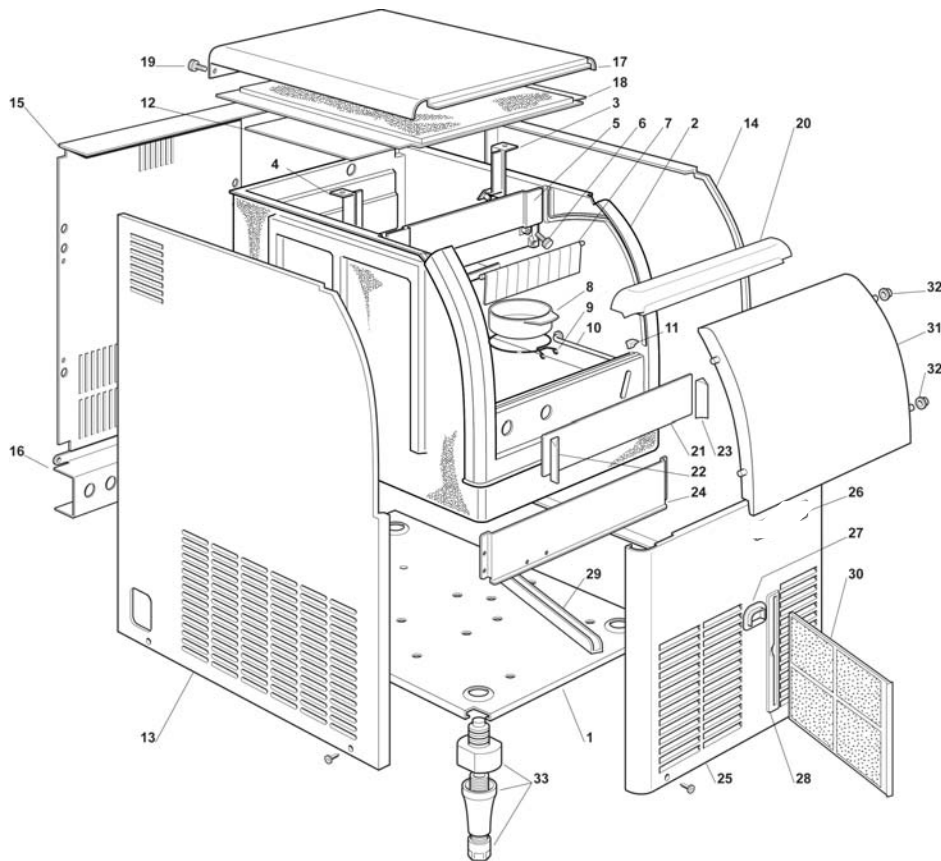

Ice-O-Matic[®]

**SERVICE PARTS MANUAL
ICE UNDERCOUNTER SERIES CUBERS
MODEL-ICEU070A**

Ice-O-Matic
11100 East 45th Ave
Denver, Colorado 80239
14-1025-A

Date 10/9/15

ICEU070A Service Parts

This is the list of service parts for the ICEU070A undercounter ice machine.

ICEU070A Service Parts

Cabinet

Item Number	Part Number	Description	Item Number	Part Number	Description
1	1011411-01	Unit Base	17	1011411-15	Insulated Top Panel
2	1011411-02	Insulated Storage Bin	19	1011411-16	Thumb Screw
3	1011411-03	Curtain Bracket Right	20	1011411-17	Front Liner
4	1011411-04	Curtain Bracket Left	21	1011411-18	Front Plate
5	1011411-05	Curtain Bracket Upper	22	1011411-19	Corner Protection Left
6	1011411-06	Thumb Screw	23	1011411-20	Corner Protection Right
7	1011411-07	Curtain assy	24	1011411-21	Bracket, Front
8	1011411-08	Plastic Plug	25	1011411-22	Panel, Front
9	1011411-09	Spring	26	1011411-23	Logo, Ice-O-matic
10	1011337-17	Bulb Holder	27	1011411-24	Front Switch Plastic Protection
11	1011411-10	Shock Absorber	28	1011411-25	Air Filter Seat
12	1011337-03	Evaporator Cover	29	1011411-26	Slide, Air Filter
13	1011411-11	Panel, Left Side	30	1011411-27	Air Filter
14	1011411-12	Panel, Right Side	31	1011411-28	Bin Door
15	1011411-13	Panel, Rear	32	1011337-07	Bushing
16	1011411-14	Bracket	33	1011411-29	Legs Kit
			Not Shown	9051127-02	Ice Scoop

ICEU070A Service Parts

Refrigeration System

Item Number	Part Number	Description
1	1011411-30	Compressor (Embraco)
2	1011411-31	Start Capacitor(Embraco)
3	*1011411-68	Overload (Embraco)
4	*Includes 3 & 4	Relay (Embraco)
5	1011411-34	Valve Body
6	1011411-35	Valve Core
7	1011411-36	Cap
8	1011357-42	Fan Motor (1011411-37 NLA)
8a	1011411-38	Fan Blade
9	1011337-48	Condenser
11	1011337-49	Filter
12	1011337-58	Mechanical Filter
13	1011337-56	Hot Gas Valve Body
13a	1011337-57	Coil
14	1011411-39	Evaporator assy
15	1011411-40	Suction Line assy
Includes Cap Tube and Accumulator		
22	1011337-46	Metal Clip
23	1011411-41	Bulb Holder