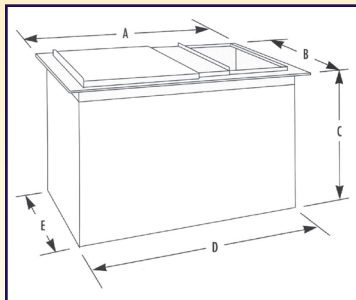

Keep it Cool with Taprite Ice Chests!

- All stainless steel construction
- Guaranteed void-free, foamed-in-place insulation
- Available with sealed-in 7,8,9 circuit cold plates

Ice chests available in Free Standing and Drop-In
 Sizes include 60, 80, 100lbs capacities.

Also available are Leg Stands.

Free Standing Options

Options	Ice Capacity	A	B	C	D
1522	60lbs	15"	22"	14 1/4"	19 1/4"
2123	80lbs	21"	23"	14 1/4"	19 1/4"
2123	100lbs	21"	23"	18 1/4"	19 1/4"

1522 and 2123 are available in poly.

Model numbers on reverse side.

Free Stands

Drop-Ins

Polyurethane

MODEL NUMBERS

Free Standing Ice Chest, Stainless steel construction; complete with lids.

Model Number	Description
FS-1522-7	15" X 22" Ice chest with 7 circuit pre-mix cold plate Ice Capacity-60 lbs.
FS-1522-8	15" X 22" Ice Chest with 8 circuit post-mix cold plate Ice Capacity- 60 lbs
FS-2123-7	21" X 23" Ice Chest with 7 circuit pre-mix cold plate Ice Capacity-80lbs
FS-2123-9	21" X 23" Ice Chest with 9 circuit post-mix cold plate Ice Capacity-80 lbs
FS-2123-9-100	21" X 23" Ice Chest with 9 circuit post-mix cold plate Ice Capacity-100 lbs
FS-1522 Poly (20-1522-07)	1522 Free Standing Icetainer Poly Bin
FS-2123 Poly (20-2123-07)	2123 Free Standing Icetainer Poly Bin