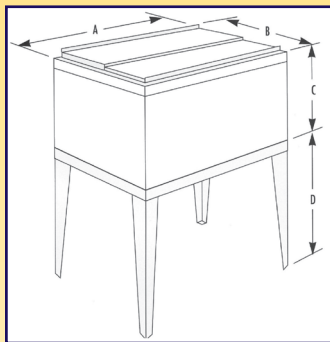

Keep it Cool with Taprite Ice Chests!

- All stainless steel construction
- Guaranteed void-free, foamed-in-place insulation
- Available with sealed-in 7,8,9 circuit cold plates

Ice chests available in Free Standing and Drop-In
 Sizes include 60, 80, 100lbs capacities.

Also available are Leg Stands.

Free Standing Options

Options	Ice Capacity	A	B	C	D
1522	60lbs	15"	22"	14 1/4"	19 1/4"
2123	80lbs	21"	23"	14 1/4"	19 1/4"
2123	100lbs	21"	23"	18 1/4"	19 1/4"

1522 and 2123 are available in poly.

Model numbers on reverse side.

Free Stands

Drop-Ins

Polyurethane

MODEL NUMBERS

Free Standing Ice Chest, Stainless steel construction; complete with lids.

Model Number	Description
FS-1522-7	15" X 22" Ice chest with 7 circuit pre-mix cold plate Ice Capacity-60 lbs.
FS-1522-8	15" X 22" Ice Chest with 8 circuit post-mix cold plate Ice Capacity- 60 lbs
FS-2123-7	21" X 23" Ice Chest with 7 circuit pre-mix cold plate Ice Capacity-80lbs
FS-2123-9	21" X 23" Ice Chest with 9 circuit post-mix cold plate Ice Capacity-80 lbs
FS-2123-9-100	21" X 23" Ice Chest with 9 circuit post-mix cold plate Ice Capacity-100 lbs
FS-1522 Poly (20-1522-07)	1522 Free Standing Icetainer Poly Bin
FS-2123 Poly (20-2123-07)	2123 Free Standing Icetainer Poly Bin