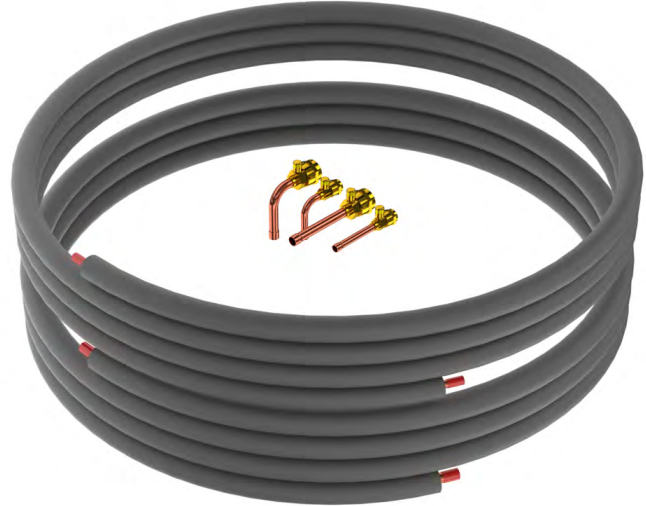

Accessories

Model Number	Description	Shipping Weight lbs (kg)
RL49-25	25 ft (7.6 m) Precharged Line Set / Tubing Kit for R449A Models	13 (6)
RL49-40	40 ft (12.0 m) Precharged Line Set / Tubing Kit for R449A Models	18 (8)
RL49-75	75 ft (22.9 m) Precharged Line Set / Tubing Kit for R449A Models	36 (16)
KRL-25	25 ft (7.6 m) Noncharged Tubing Kit, includes insulated tubing and couplings, brazing required	13 (6)
KRL-40	40 ft (12.0 m) Noncharged Tubing Kit, includes insulated tubing and couplings, brazing required	18 (8)
KRL-75	75 ft (22.9 m) Noncharged Tubing Kit, includes insulated tubing and couplings, brazing required	36 (16)
1051255-01	Quick Connect Couplings, insulated tubing and brazing required	7 (3)

RL449 Precharged Line Set

KRL Noncharged Tubing Kit

1051255-01 Coupling Kit

Line Set Dimensions