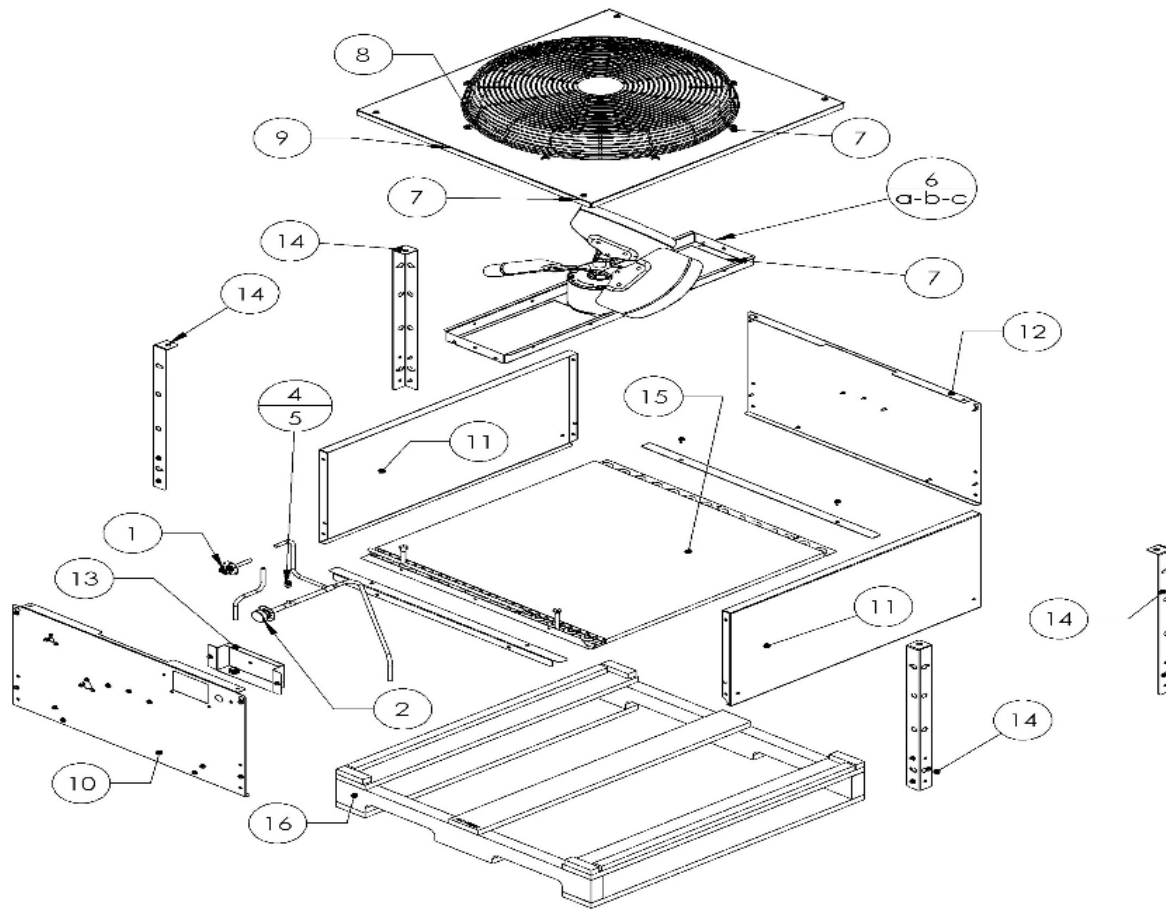

PARTS BREAKDOWN NEW REMOTE CONDENSERS FOR R-449A REFRIGERANT
MODELS:
RC206C49, RC306C49, RC406C49

DATE
4/1/2025

REMOTE CONDENSERS RC206C49

ITEM	DESCRIPTION	RC206C49
1	3/8 Coupling (Small on Condenser)	9091001-11
2	1/2 Coupling (Large on Condenser)	9091001-12
3	Head Pressure Control Valve/Mixing Valve	9151027-07
4	Service Valve Cap	9091086-03
5	Service Valve Core	9091086-02
6	Fan Assembly (Blade, Motor & Bracket)	2062371-02
6a	Fan Blade Only	9131582-01
6b	Fan Motor Only	9161142-02
6c	Fan Bracket Only	3013894-01
7	Hex washer HD screw (PCK of 10)	9031019-04P
8	Fan Guard	9131581-01
9	Top Panel	3013892-01
10	Front Panel	3013890-01
11	Side Panel Right & Left Side (Reversible)	3013891-01
12	Back Panel	3013893-01
13	Junction Box	3013895-01
14	Legs (set of 4)	3013896-01S
15	Condenser	9141171-02
16	Skid	9011396-01
	Post Corner (not shown)	9011320-16
	Carton (not shown)	9011397-01

REMOTE CONDENSER RC306C49

ITEM	DESCRIPTION	RC306C49
1	3/8 Coupling (Small on Condenser)	9091001-11
2	1/2 Coupling (Large on Condenser)	9091001-12
3	Head Pressure Control Valve/Mixing Valve	9151027-07
4	Service Valve Cap	9091086-03
5	Service Valve Core	9091086-02
6	Fan Assembly (Blade, Motor & Bracket)	2062371-03
6a	Fan Blade Only	9131582-01
6b	Fan Motor Only	9161142-02
6c	Fan Bracket Only	3013894-02
7	Hex washer HD screw (PCK of 10)	9031019-04P
8	Fan Guard	9131581-01
9	Top Panel	3013892-02
10	Front Panel	3013890-02
11	Side Panel Right & Left Side (Reversible)	3013891-02
12	Back Panel	3013893-02
13	Junction Box	3013895-01
14	Legs (set of 4)	3013896-01S
15	Condenser	9141171-03
16	Skid	9011396-02
	Post Corner (not shown)	9011320-16
	Carton (not shown)	9011397-01