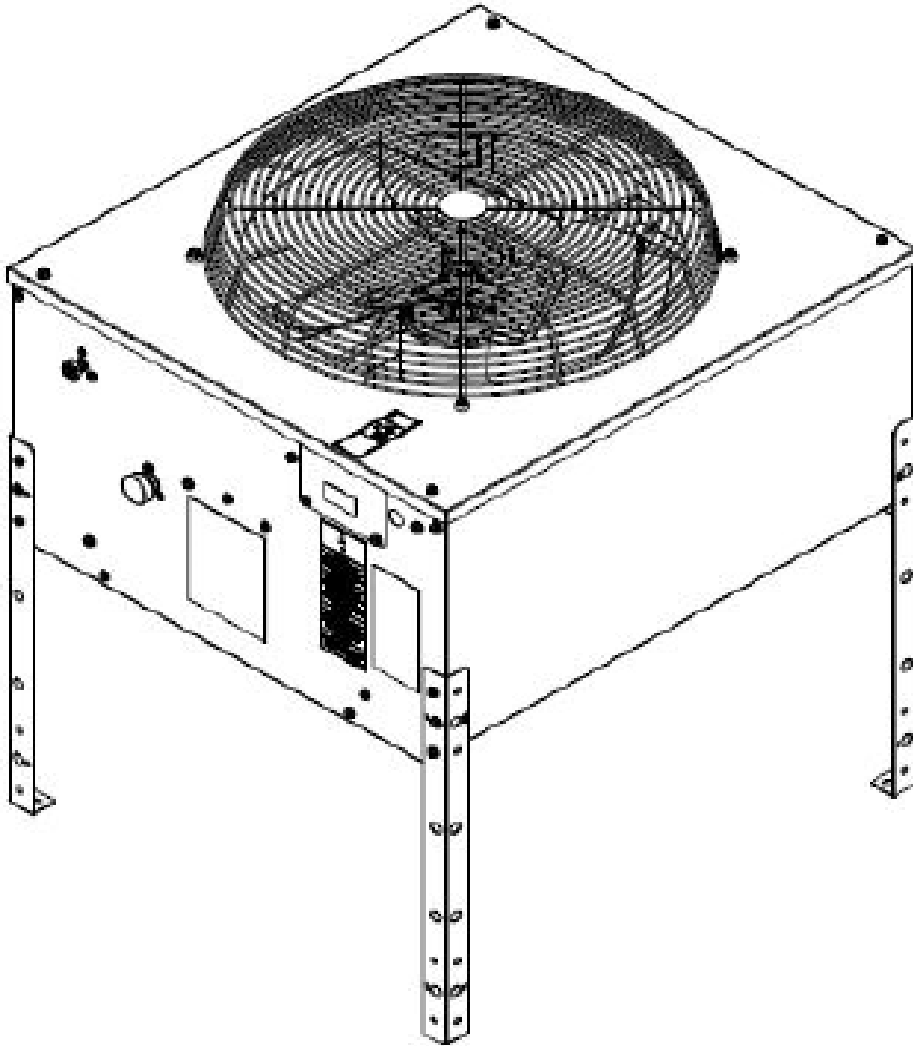

PARTS BREAKDOWN NEW REMOTE CONDENSERS FOR R-449A REFRIGERANT
MODELS:
RC206C49, RC306C49, RC406C49

DATE
4/1/2025

REMOTE CONDENSERS RC206C49

ITEM	DESCRIPTION	RC206C49
1	3/8 Coupling (Small on Condenser)	9091001-11
2	1/2 Coupling (Large on Condenser)	9091001-12
3	Head Pressure Control Valve/Mixing Valve	9151027-07
4	Service Valve Cap	9091086-03
5	Service Valve Core	9091086-02
6	Fan Assembly (Blade, Motor & Bracket)	2062371-02
6a	Fan Blade Only	9131582-01
6b	Fan Motor Only	9161142-02
6c	Fan Bracket Only	3013894-01
7	Hex washer HD screw (PCK of 10)	9031019-04P
8	Fan Guard	9131581-01
9	Top Panel	3013892-01
10	Front Panel	3013890-01
11	Side Panel Right & Left Side (Reversible)	3013891-01
12	Back Panel	3013893-01
13	Junction Box	3013895-01
14	Legs (set of 4)	3013896-01S
15	Condenser	9141171-02
16	Skid	9011396-01
	Post Corner (not shown)	9011320-16
	Carton (not shown)	9011397-01

REMOTE CONDENSER RC306C49

ITEM	DESCRIPTION	RC306C49
1	3/8 Coupling (Small on Condenser)	9091001-11
2	1/2 Coupling (Large on Condenser)	9091001-12
3	Head Pressure Control Valve/Mixing Valve	9151027-07
4	Service Valve Cap	9091086-03
5	Service Valve Core	9091086-02
6	Fan Assembly (Blade, Motor & Bracket)	2062371-03
6a	Fan Blade Only	9131582-01
6b	Fan Motor Only	9161142-02
6c	Fan Bracket Only	3013894-02
7	Hex washer HD screw (PCK of 10)	9031019-04P
8	Fan Guard	9131581-01
9	Top Panel	3013892-02
10	Front Panel	3013890-02
11	Side Panel Right & Left Side (Reversible)	3013891-02
12	Back Panel	3013893-02
13	Junction Box	3013895-01
14	Legs (set of 4)	3013896-01S
15	Condenser	9141171-03
16	Skid	9011396-02
	Post Corner (not shown)	9011320-16
	Carton (not shown)	9011397-01