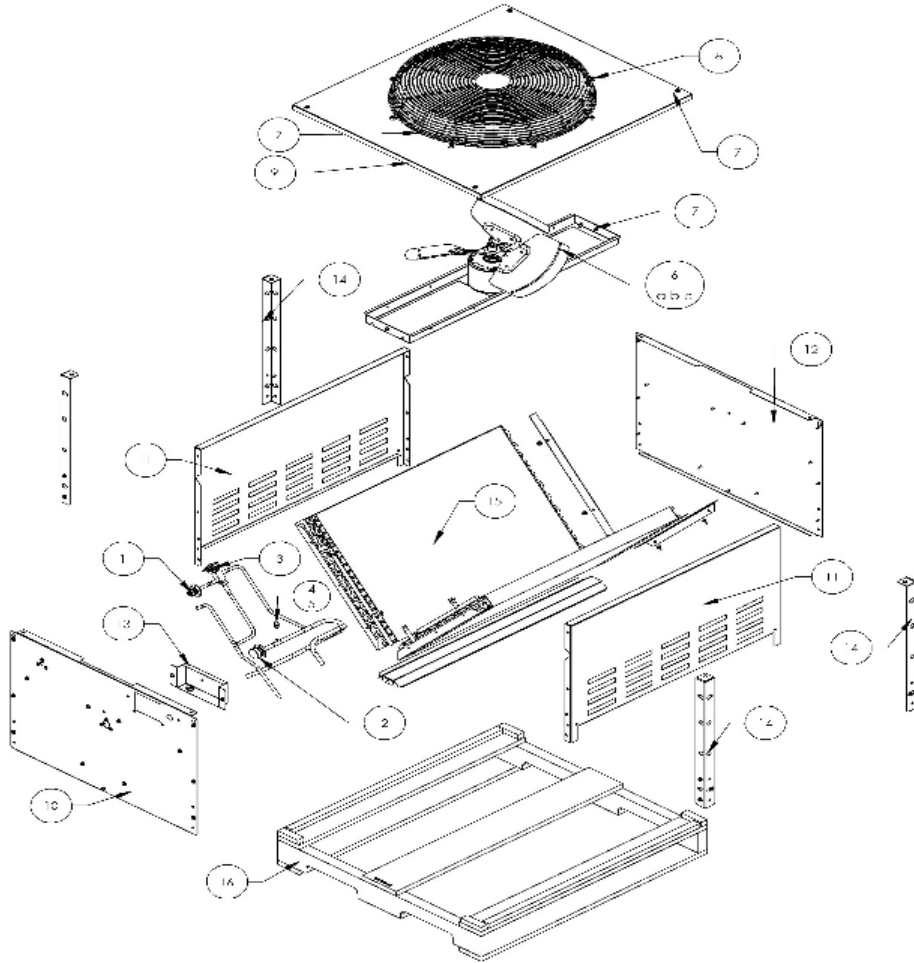

REMOTE CONDENSER RC406C49

ITEM	DESCRIPTION	RC406C49
1	3/8 Coupling (Small on Condenser)	9091001-11
2	1/2 Coupling (Large on Condenser)	9091001-12
3	Head Pressure Control Valve/Mixing Valve	9151027-07
4	Service Valve Cap	9091086-03
5	Service Valve Core	9091086-02
6	Fan Assembly (Blade, Motor & Bracket)	2062371-03
6a	Fan Blade Only	9131582-01
6b	Fan Motor Only	9161142-02
6c	Fan Bracket Only	3013894-02
7	Hex washer HD screw (PCK of 10)	9031019-04P
8	Fan Guard	9131581-01
9	Top Panel	3013892-02
10	Front Panel	3013890-03
11	Side Panel Right & Left Side (Reversible)	3013891-03
12	Back Panel	3013893-03
13	Junction Box	3013895-01
14	Legs (set of 4)	3013896-01S
15	Condenser	9141171-04
16	Skid	9011396-02
	Post Corner (not shown)	9011320-17
	Carton (not shown)	9011397-02