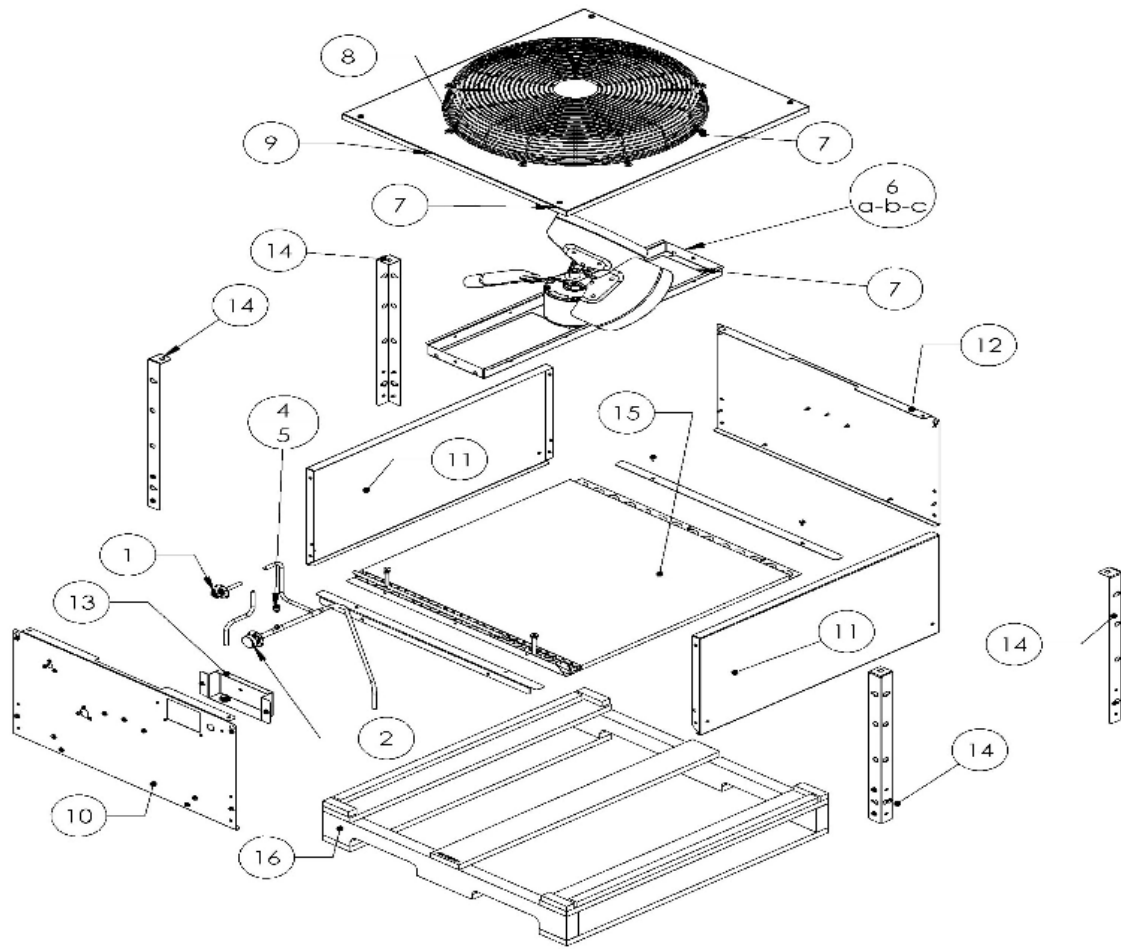

PARTS BREAKDOWN NEW REMOTE CONDENSERS FOR R-449A REFRIGERANT
MODELS:
RC206C49, RC306C49, RC406C49

DATE
4/1/2025

REMOTE CONDENSERS RC206C49

ITEM	DESCRIPTION	RC206C49
1	3/8 Coupling (Small on Condenser)	9091001-11
2	1/2 Coupling (Large on Condenser)	9091001-12
3	Head Pressure Control Valve/Mixing Valve	9151027-07
4	Service Valve Cap	9091086-03
5	Service Valve Core	9091086-02
6	Fan Assembly (Blade, Motor & Bracket)	2062371-02
6a	Fan Blade Only	9131582-01
6b	Fan Motor Only	9161142-02
6c	Fan Bracket Only	3013894-01
7	Hex washer HD screw (PCK of 10)	9031019-04P
8	Fan Guard	9131581-01
9	Top Panel	3013892-01
10	Front Panel	3013890-01
11	Side Panel Right & Left Side (Reversible)	3013891-01
12	Back Panel	3013893-01
13	Junction Box	3013895-01
14	Legs (set of 4)	3013896-01S
15	Condenser	9141171-02
16	Skid	9011396-01
	Post Corner (not shown)	9011320-16
	Carton (not shown)	9011397-01

REMOTE CONDENSER RC306C49

ITEM	DESCRIPTION	RC306C49
1	3/8 Coupling (Small on Condenser)	9091001-11
2	1/2 Coupling (Large on Condenser)	9091001-12
3	Head Pressure Control Valve/Mixing Valve	9151027-07
4	Service Valve Cap	9091086-03
5	Service Valve Core	9091086-02
6	Fan Assembly (Blade, Motor & Bracket)	2062371-03
6a	Fan Blade Only	9131582-01
6b	Fan Motor Only	9161142-02
6c	Fan Bracket Only	3013894-02
7	Hex washer HD screw (PCK of 10)	9031019-04P
8	Fan Guard	9131581-01
9	Top Panel	3013892-02
10	Front Panel	3013890-02
11	Side Panel Right & Left Side (Reversible)	3013891-02
12	Back Panel	3013893-02
13	Junction Box	3013895-01
14	Legs (set of 4)	3013896-01S
15	Condenser	9141171-03
16	Skid	9011396-02
	Post Corner (not shown)	9011320-16
	Carton (not shown)	9011397-01