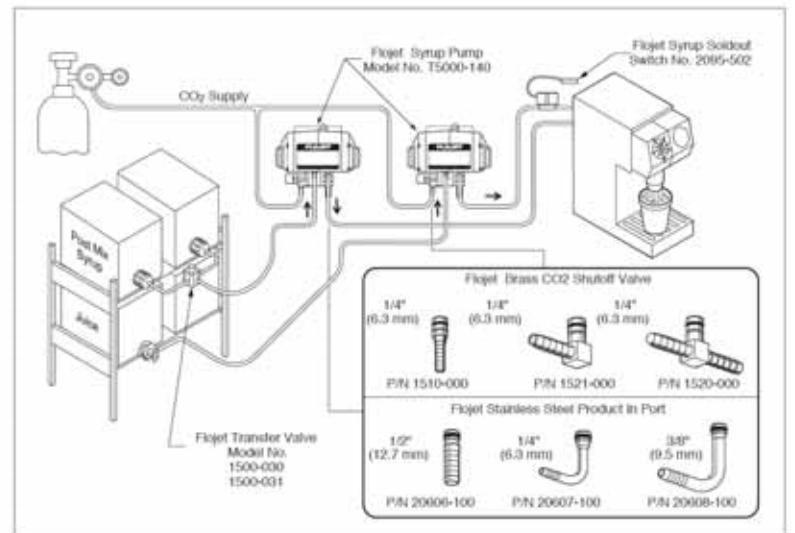

FLOJET

1-800-322-4853
sales@gulficesystems.com