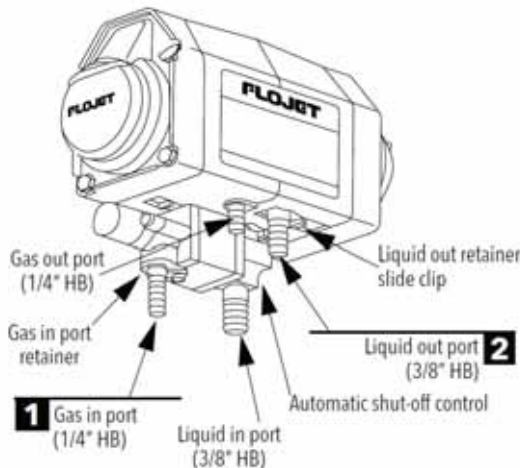

CO2 / Air Inlet with Shutoff Valve, Brass

For use with all T5000 and G series gas pumps

1510-000	1/4" Hose Barb, Straight
1520-000	1/4" Hose Barb, Tee
1521-000	1/4" Hose Barb, Elbow
01522-000	1/4" Offset Hose Barb, Tee
01523-000	1/4" Offset Hose Barb, Elbow, Left Hand
01524-000	1/4" Offset Hose Barb, Elbow, Right Hand

Brass