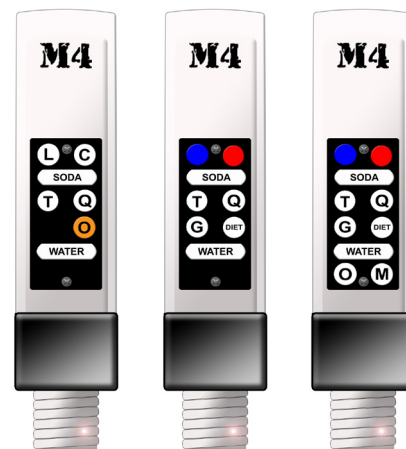

M4 Flexhose Bar Dispensers

Wunder-Bar

Product #	Total # of Buttons	Carb Buttons	Non-Carb Buttons	Soda / Water
Seven Button Bar Gun				
M4-7500KSM3	7	5	0	2
Eight Button Bar Gun				
M4-8510KSM3	8	5	1	2
M4-8600KSM3	8	6	0	2
Ten Button Bar Gun				
M4-10440KSM3	10	4	4	2
M4-10530KSM3	10	5	3	2
M4-10620KSM3	10	6	2	2
Twelve Button Bar Gun				
M4-12460KSM3	12	4	6	2
M4-12550KSM3	12	5	5	2
M4-12640KSM3	12	6	4	2
Fourteen Button Bar Gun				
M4-14660KSM3	14	6	6	2
M4-14750KSM3	14	7	5	2
M4-14840KSM3	14	8	4	2

Standard Manifold

Note: Red and Blue handle models are available (not shown)

Bar Guns

Post-Mix Bar Guns

M4 Flexhose Bar Dispensers

Wunder-Bar

Product #	Total # of Buttons	Carb Buttons	Non-Carb Buttons	Soda / Water
Seven Button Bar Gun				
M4-7500KSN3	7	5	0	2
Eight Button Bar Gun				
M4-8510KSN3	8	5	1	2
M4-8600KSN3	8	6	0	2
Ten Button Bar Gun				
M4-10440KSN3	10	4	4	2
M4-10530KSN3	10	5	3	2
M4-10620KSN3	10	6	2	2
Twelve Button Bar Gun				
M4-12460KSN3	12	4	6	2
M4-12550KSN3	12	5	5	2
M4-12640KSN3	12	6	4	2
Fourteen Button Bar Gun				
M4-14660KSN3	14	6	6	2
M4-14750KSN3	14	7	5	2
M4-14840KSN3	14	8	4	2