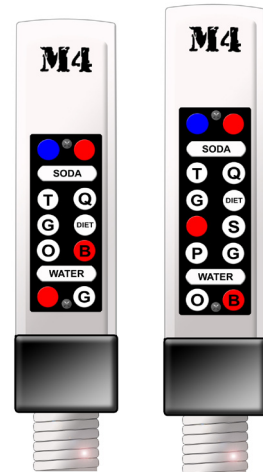

Bar Guns

Post-Mix Bar Guns

M4 Flexhose Bar Dispensers

Wunder-Bar

Product #	Total # of Buttons	Carb Buttons	Non-Carb Buttons	Soda / Water
-----------	--------------------	--------------	------------------	--------------

Seven Button Bar Gun

M4-7500KSF3	7	5	0	2
-------------	---	---	---	---

Eight Button Bar Gun

M4-8510KSF3	8	5	1	2
M4-8600KSF3	8	6	0	2

Ten Button Bar Gun

M4-10440KSF3	10	4	4	2
M4-10530KSF3	10	5	3	2
M4-10620KSF3	10	6	2	2

Twelve Button Bar Gun

M4-12460KSF3	12	4	6	2
M4-12550KSF3	12	5	5	2
M4-12640KSF3	12	6	4	2

Fourteen Button Bar Gun

M4-14660KSF3	14	6	6	2
M4-14750KSF3	14	7	5	2
M4-14840KSF3	14	8	4	2

7 8 10

12 14

Illustrations to display button placement

- Barguns work with any bag-in-box system.
- 36" stainless steel flexhose with hardened handle casing.
- Additional 48-56-60-72-84 inch flexhose lengths available.
Replace the 3 with a 4 to designate 48" hose and so on.
- Easy flow control adjustment.
- Self-rinsing nozzle cup.
- NSF and ETL sanitation certified.
- Recirculation bargun.
- Fully hydraulic with no electronic parts.