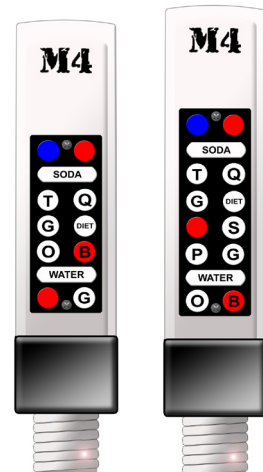

M4 Flexhose Bar Dispensers

Wunder-Bar

Product #	Total # of Buttons	Carb Buttons	Non-Carb Buttons	Soda / Water
Seven Button Bar Gun				
M4-7500KSM3	7	5	0	2
Eight Button Bar Gun				
M4-8510KSM3	8	5	1	2
M4-8600KSM3	8	6	0	2
Ten Button Bar Gun				
M4-10440KSM3	10	4	4	2
M4-10530KSM3	10	5	3	2
M4-10620KSM3	10	6	2	2
Twelve Button Bar Gun				
M4-12460KSM3	12	4	6	2
M4-12550KSM3	12	5	5	2
M4-12640KSM3	12	6	4	2
Fourteen Button Bar Gun				
M4-14660KSM3	14	6	6	2
M4-14750KSM3	14	7	5	2
M4-14840KSM3	14	8	4	2

Standard Manifold

Note: Red and Blue handle models are available (not shown)

Bar Guns

Post-Mix Bar Guns

M4 Flexhose Bar Dispensers

Wunder-Bar

Product #	Total # of Buttons	Carb Buttons	Non-Carb Buttons	Soda / Water
Seven Button Bar Gun				
M4-7500KSN3	7	5	0	2
Eight Button Bar Gun				
M4-8510KSN3	8	5	1	2
M4-8600KSN3	8	6	0	2
Ten Button Bar Gun				
M4-10440KSN3	10	4	4	2
M4-10530KSN3	10	5	3	2
M4-10620KSN3	10	6	2	2
Twelve Button Bar Gun				
M4-12460KSN3	12	4	6	2
M4-12550KSN3	12	5	5	2
M4-12640KSN3	12	6	4	2
Fourteen Button Bar Gun				
M4-14660KSN3	14	6	6	2
M4-14750KSN3	14	7	5	2
M4-14840KSN3	14	8	4	2

7

8

10

12

14

Illustrations to display button placement

- Barguns work with any bag-in-box system.
- 36" stainless steel flexhose with hardened handle casing.
- Additional 48-56-60-72-84 inch flexhose lengths available.
Replace the 3 with a 4 to designate 48" hose and so on.
- No Manifold.
- Self-rinsing nozzle cup.
- NSF and ETL sanitation certified.
- Recirculation bargun.
- Fully hydraulic with no electronic parts.