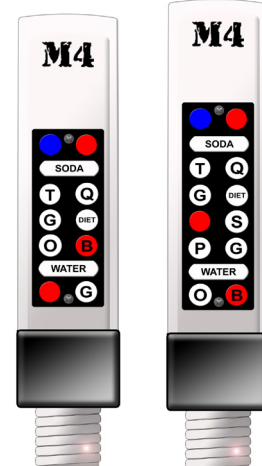

Black Nozzle and Heel

8-Product Manifold

10-Product Manifold

12-Product Manifold

14-Product Manifold

Note: Red and Blue handle models are available (not shown)

Bar Guns

Post-Mix Bar Guns

M4 Flexhose Bar Dispensers

Wunder-Bar

Product #	Total # of Buttons	Carb Buttons	Non-Carb Buttons	Soda / Water
Seven Button Bar Gun				
M4-7500KSM3	7	5	0	2
Eight Button Bar Gun				
M4-8510KSM3	8	5	1	2
M4-8600KSM3	8	6	0	2
Ten Button Bar Gun				
M4-10440KSM3	10	4	4	2
M4-10530KSM3	10	5	3	2
M4-10620KSM3	10	6	2	2
Twelve Button Bar Gun				
M4-12460KSM3	12	4	6	2
M4-12550KSM3	12	5	5	2
M4-12640KSM3	12	6	4	2
Fourteen Button Bar Gun				
M4-14660KSM3	14	6	6	2
M4-14750KSM3	14	7	5	2
M4-14840KSM3	14	8	4	2

7

8

10

14

Illustrations to display button placement

Black Nozzle and Heel

- Barguns work with any bag-in-box system.
- 36" stainless steel flexhose with hardened handle casing.
- Additional 48-56-60-72-84 inch flexhose lengths available. Replace the 3 with a 4 to designate 48" hose and so on.
- Mechanical adjustment.
- Self-rinsing nozzle cup.
- NSF and ETL sanitation certified.
- Recirculation bargun.
- Fully hydraulic with no electronic parts.