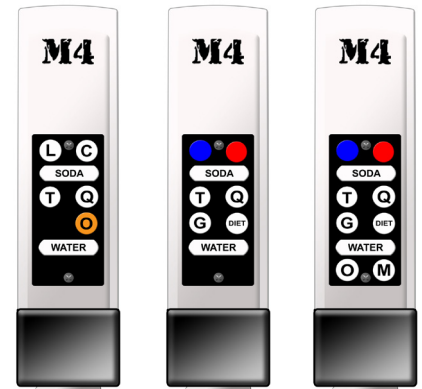

Bar Guns

Post-Mix Bar Guns

M4 Flexhose Bar Dispensers

Wunder-Bar

Product #	Total # of Buttons	Carb Buttons	Non-Carb Buttons	Soda / Water
-----------	--------------------	--------------	------------------	--------------

Black Nozzle and Heel

8-Product Manifold

10-Product Manifold

12-Product Manifold

14-Product Manifold

Note: Red and Blue handle models are available (not shown)

Bar Guns

Post-Mix Bar Guns

M4 Flexhose Bar Dispensers

Wunder-Bar

Product #	Total # of Buttons	Carb Buttons	Non-Carb Buttons	Soda / Water
Seven Button Bar Gun				
M4-7500KSM3	7	5	0	2
Eight Button Bar Gun				
M4-8510KSM3	8	5	1	2
M4-8600KSM3	8	6	0	2
Ten Button Bar Gun				
M4-10440KSM3	10	4	4	2
M4-10530KSM3	10	5	3	2
M4-10620KSM3	10	6	2	2
Twelve Button Bar Gun				
M4-12460KSM3	12	4	6	2
M4-12550KSM3	12	5	5	2
M4-12640KSM3	12	6	4	2
Fourteen Button Bar Gun				
M4-14660KSM3	14	6	6	2
M4-14750KSM3	14	7	5	2
M4-14840KSM3	14	8	4	2