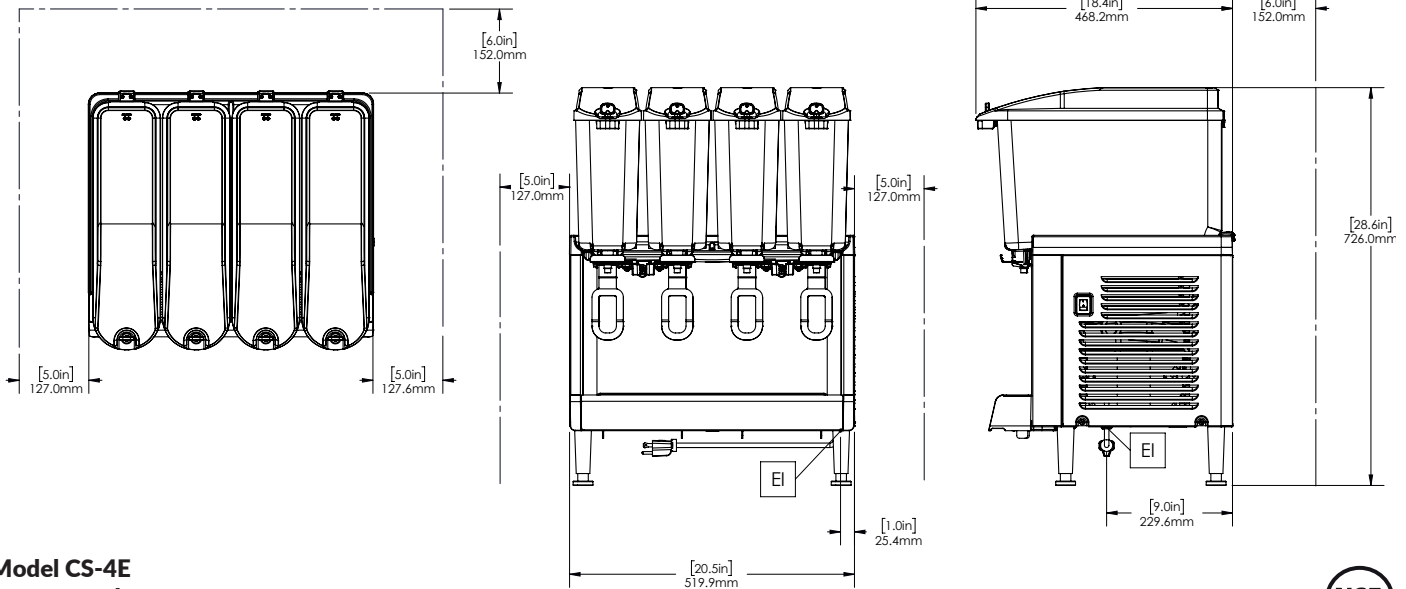

SIMPLICITY™ BUBBLER®

MINI-QUAD®

Model CS-4E
represented

MODEL	DESCRIPTION	ELECTRICAL	PRODUCT DIMENSIONS (H X W X D)
CS-4E-16* Base: (231-00234) Bowl: (231-01295)	(4) 2.4 gallon (9 L) bowls Polycarbonate bowl	120V / 60Hz / 3.6A	27.5" x 10.5" x 17.75" (70 cm x 27 cm x 45 cm)
CS-4E-16* Base: (231-00234) Bowl: (231-01298)	(4) 2.4 gallon (9 L) bowls BPA free bowl	120V / 60Hz / 3.6A	27.5" x 10.5" x 17.75" (70 cm x 27 cm x 45 cm)
CS-4E-10 Base: (231-00206) Bowl: (231-01295)	(4) 2.4 gallon (9 L) bowls Polycarbonate bowl	100V / 50/60 Hz / 3.6A	27.5" x 10.5" x 17.75" (70 cm x 27 cm x 45 cm)
CS-4E-10 Base: (231-00206) Bowl: (231-01298)	(4) 2.4 gallon (9 L) bowls BPA free bowl	100V / 50/60 Hz / 3.6A	27.5" x 10.5" x 17.75" (70 cm x 27 cm x 45 cm)
CS-4E-22 Base: (231-00000) Bowl: (231-01295)	(4) 2.4 gallon (9 L) bowls Polycarbonate bowl	230V / 50/60 Hz / 1.5 A	27.5" x 10.5" x 17.75" (70 cm x 27 cm x 45 cm)
CS-4E-22 Base: (231-00000) Bowl: (231-01298)	(4) 2.4 gallon (9 L) bowls BPA free bowl	230V / 50/60 Hz / 1.5 A	27.5" x 10.5" x 17.75" (70 cm x 27 cm x 45 cm)