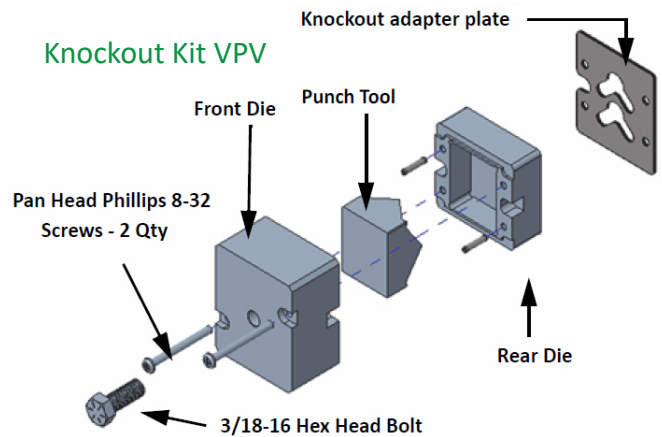

# 'PRISM' Valve, Accessories, & Tools

Prizm Valve

Knockout Adaptor Plate

Knockout Punch Tool

Prism Valves, Accessories, & Tools		
Part #	Description	
620073003	Prism Valve Sanitary Lever 1.5 - 3.0 oz/sec (Black)	
620073005	Prism Valve Push Button 1.5 - 3.0 oz/sec (Black)	
620069489	Prism Knockout Adaptor Plate	
620069490 *	Knockout Kit VPV	
629097803 *	Knockout Kit VPV (w/ 5 Adaptor Plates)	
620070512 *	Prism Knockout Punch Tool (Replacement)	

\* Note: Supports up to five installs

Prizm Panel Bezel

"Optional" Cornelius Valve Bezels		
Part #	Description	
620070385	ED150-6 Prism Panel	
620070387	ED175-8 Prism Panel	
620070389	ED2XX-8 Prism Panel	
620070391	ED2XX-10 Prism Panel	
620070393	ED300-12 Prism Panel	