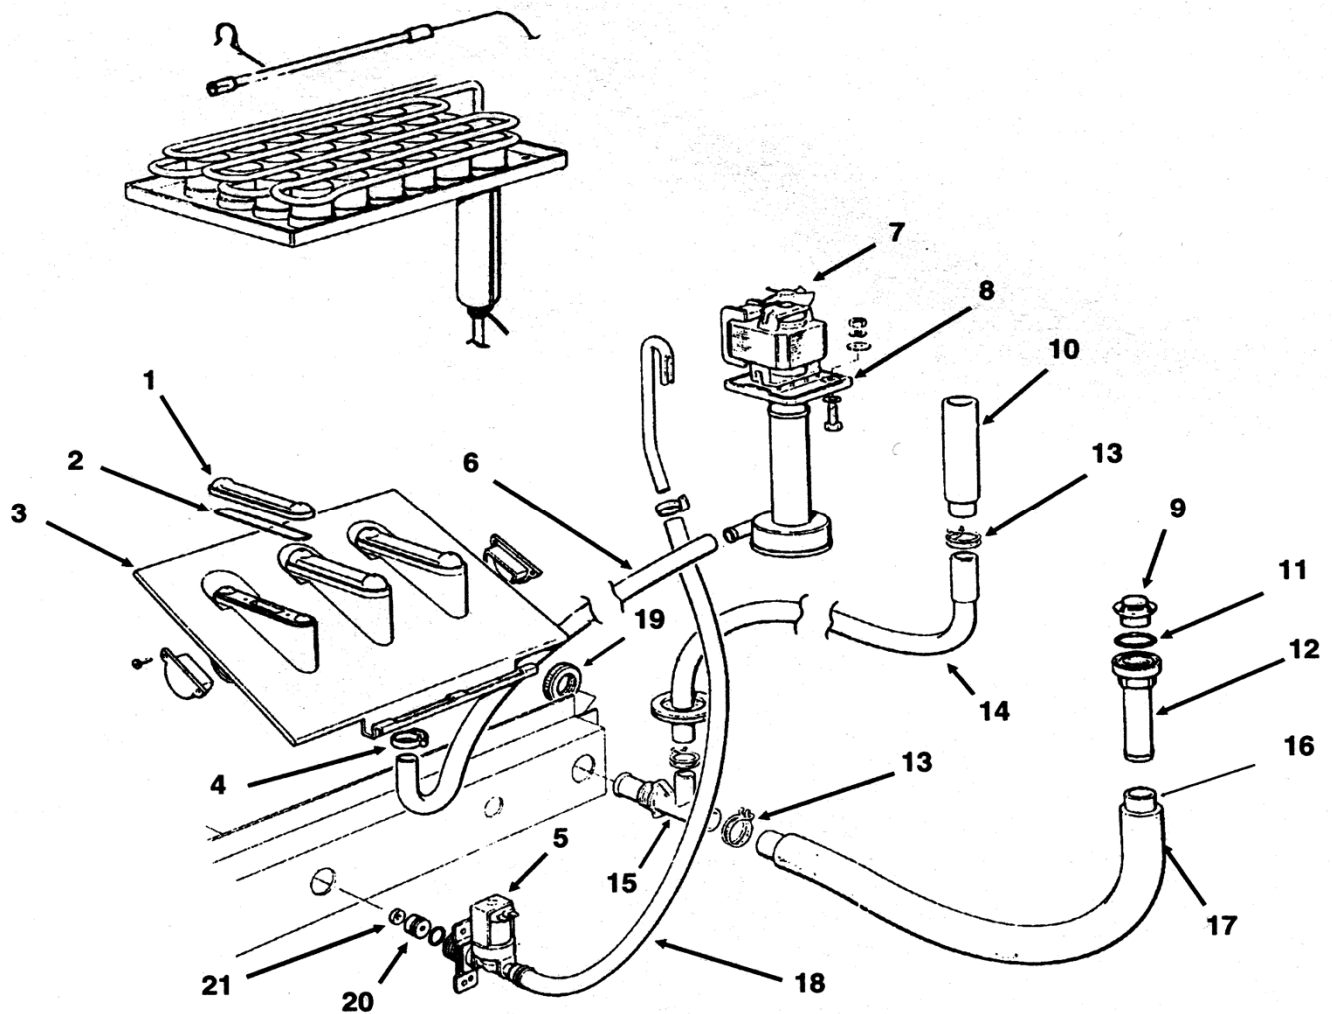

ICEU060 Series Service Parts Water System

Item No.	Part Number	Description
1	1011337-24	Spray Nozzle
2	1011337-25	Gasket
3	1011337-26	Spray System
4	1011337-27	Hose Clamp
5	1011337-28	Inlet Water Valve
6	1011337-29	Hose, Pump To Jets
7	1011337-30	Pump Fan
8	1011337-31	Water Pump
9	1011337-32	Drain Top
10	1011337-33	Stand Pipe NLA-NR
11	1011337-34	O-Ring
12	1011337-35	Drain Tube Fitting

Item No.	Part Number	Description
13	1011337-36	Hose Clamp NLA-NR
14	1011337-37	Drain Tube
15	1011337-38	Drain Fitting
16	1011337-39	Bin Drain Hose
17	1011337-40	Drain Hose Insulation
18	1011337-41	Supply Hose
19	1011357-90	Ring Nut
20	N/A	Included with Item 5
21	N/A	Included with Item 5
Not Shown		
22	1011337-43	Water Inlet Adapter

NLA-NR=No Longer Available-No Replacement