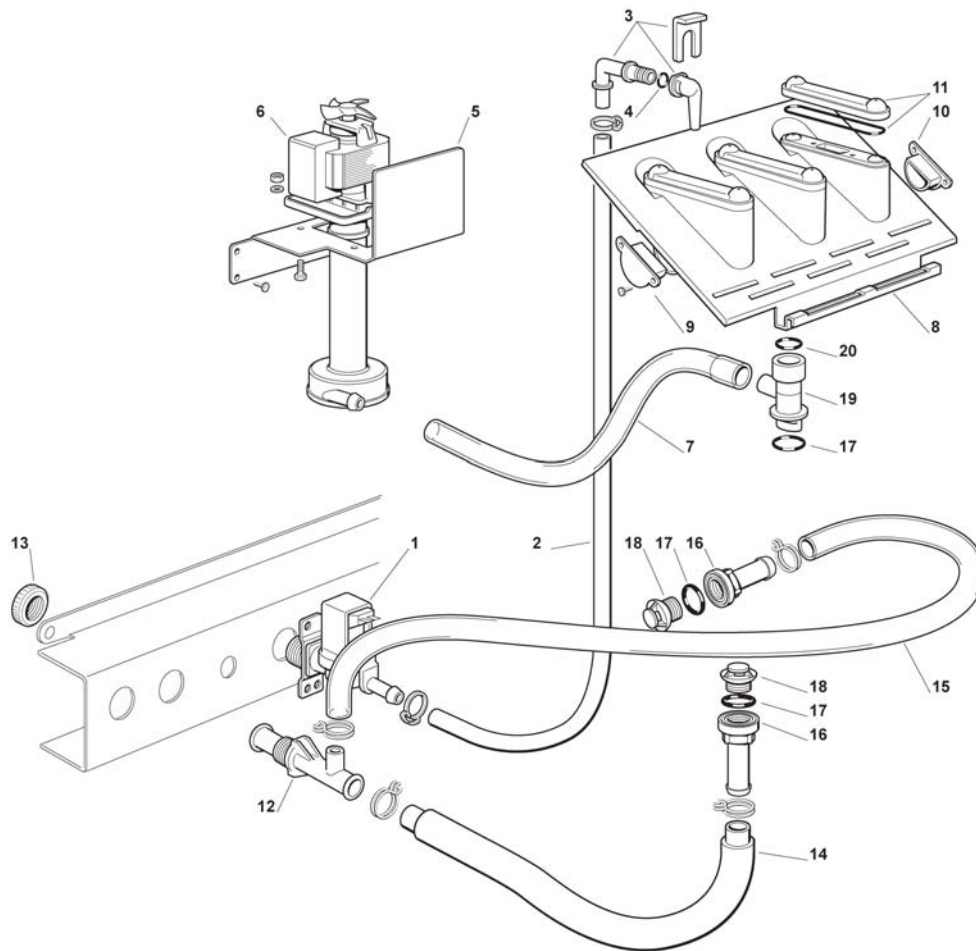

ICEU070A Service Parts

Water System

Item Number	Part Number	Description
1	1011337-28	Water Inlet Valve
1a	1011411-42	Flow Control
2	1011411-43	Tube, per meter
3	1011411-44	Water Inlet Elbow assy
4	1011411-45	O Ring
5	1011411-46	Metal Bracket
6	1011337-31	Water Pump
7	1011411-47	Tube
8	1011411-48	Spray System Assy
9	1011411-49	Plastic Plug NLA-See Item 8
10	1011411-50	Plastic Plug NLA-See Item 8
11	1011411-51	Spray Cover Kit
12	1011337-38	Tee Tube
13	1011357-90	Plastic Nut
14	1011337-39	Tube
15	1011411-52	Tube
16	1011411-53	Bin Drain
17	1011337-34	O Ring
18	1011337-32	Drain Filter
19	1011411-54	Spray System Seat
20	1011411-55	O Ring
Not Shown		
21	1011411-64	Water Inlet Adapter
22	1011337-34	Water Inlet Adapter O Ring