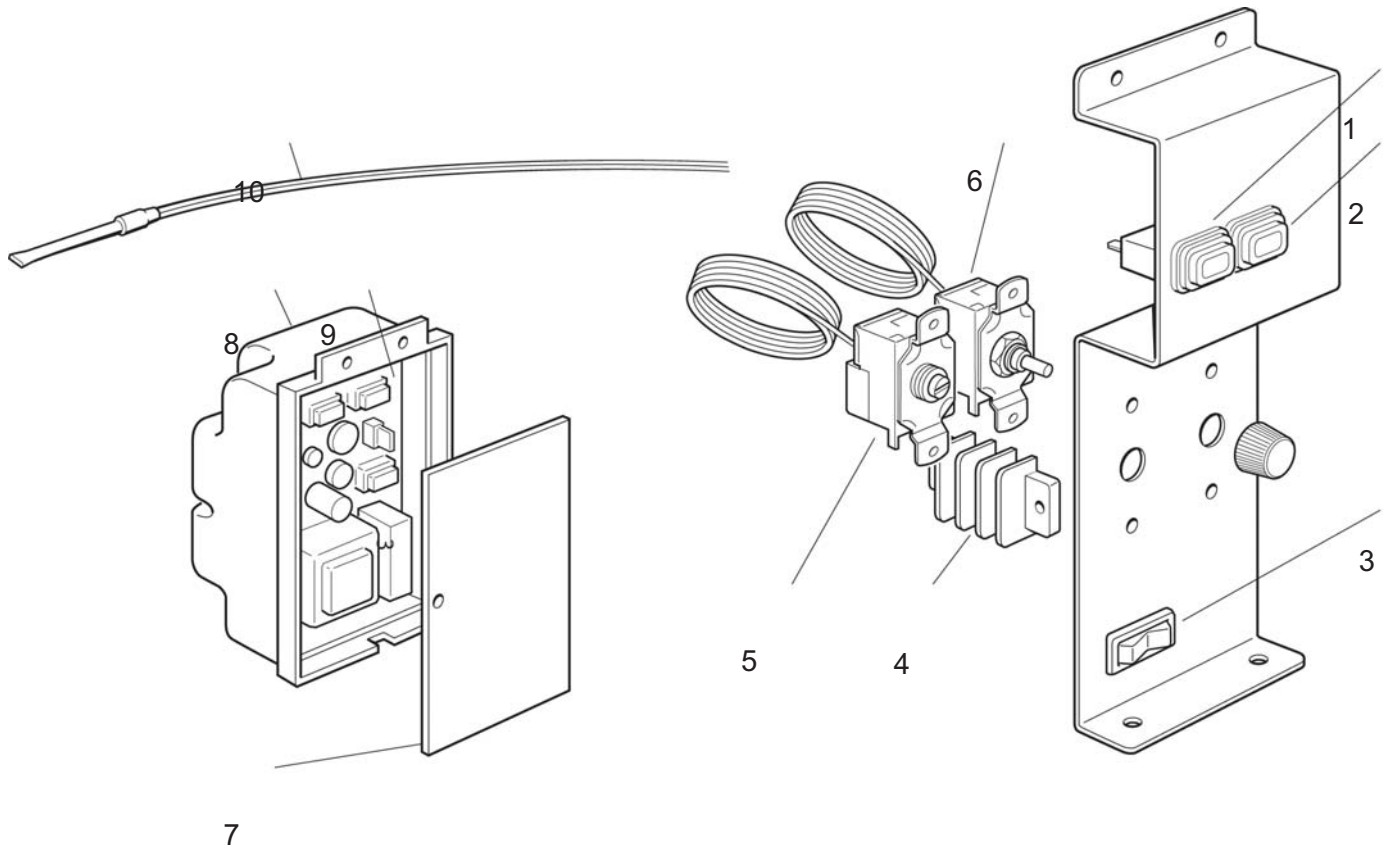

ICEU070A Service Parts

Control System

Item Number	Part Number	Description
1	1011411-56	Warning Light - Reset Button
2	1011411-57	Master Lighted Switch
3	1011411-58	Switch
4	1011337-64	Terminal Board
5	1011411-59	Bin Thermostat
6	1011337-68	Evap. Thermostat
7	1011411-60	Cover
8	1011411-61	Metal Control box
9	1011411-62	PC Board - Cleaning Remind
10	1011357-157	Condenser Sensor Black Plug
11	1011411-70	Condenser Sensor White Plug, From 2012 Serial Number
12	1011411-73	Wire Harness, See Page 6