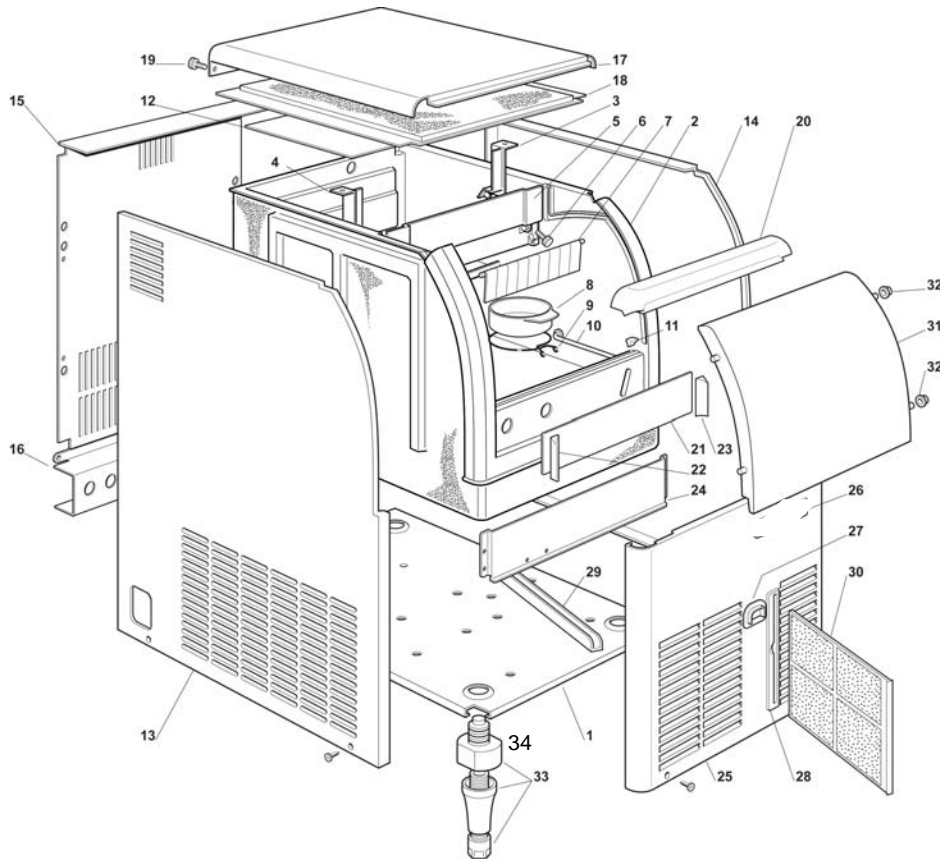

# ICEU070A Service Parts

This is the list of service parts for the ICEU070A undercounter ice machine.

When ordering a part, be sure to confirm that the part is for the correct model.

## Cabinet

The Leg Components are sold Separately, 34 is Sockets only, 33 is Leg and Base  
For a COMPLETE LEG SET, ORDER ITEMS 34 AND 33

Item Number	Part Number	Description
1	1011411-01	Unit Base
2	1011411-02	Insulated Storage Bin
3	1011411-03	Curtain Bracket Right
4	1011411-04	Curtain Bracket Left
5	1011411-05	Curtain Bracket Upper
6	1011411-06	Thumb Screw
7	1011411-07	Curtain assy
8	1011411-08	Plastic Plug
9	1011411-09	Spring
10	1011337-17	Thermostat Holder
11	1011411-10	Shock Absorber
12	1011337-03	Evaporator Cover
13	1011411-11	Panel, Left Side
14	1011411-12	Panel, Right Side
15	1011411-13	Panel, Rear
16	1011411-14	Bracket
17	1011411-15	Insulated Top Panel
19	1011411-16	Thumb Screw
20	1011411-17	Front Liner
21	1011411-18	Front Plate
22	1011411-19	Corner Protection Left
23	1011411-20	Corner Protection Right
24	1011411-21	Bracket, Front
25	1011411-22	Panel, Front
26	1011411-23	Logo, Ice-O-matic
27	1011411-24	Front Switch Plastic Protection
28	1011411-25	Air Filter Seat
29	1011411-26	Slide, Air Filter
30	1011411-27	Air Filter
31	1011411-28	Bin Door
32	1011337-07	Bushing
33	1011411-29	Legs Kit
Not Shown	9051127-02	Ice Scoop