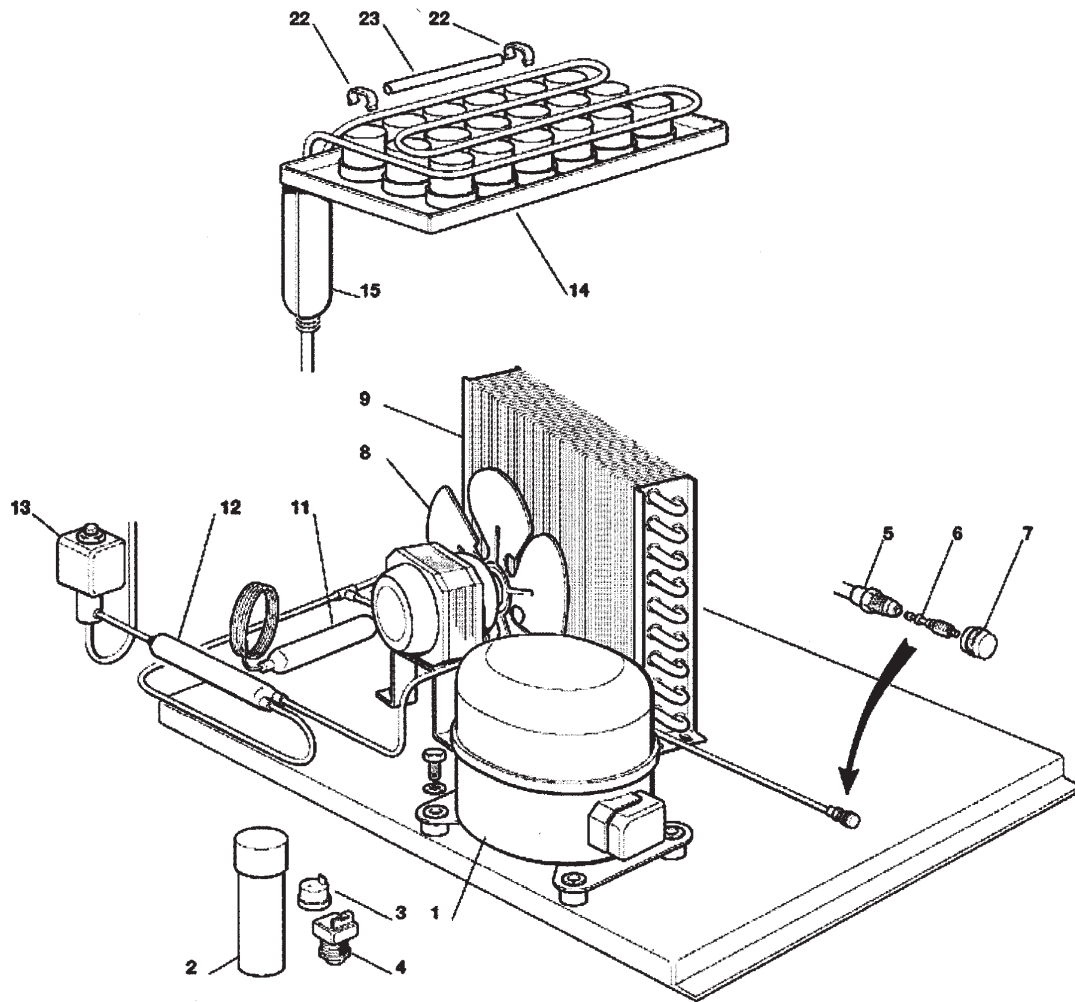

ICEU070A Service Parts

Refrigeration System

Item Number	Part Number	Description	Part Number	Description
1	1011411-80	Compressor (NEU6160Z)	1011411-30	Compressor (Embaraco)(NLA)
2	1011411-86	Start Capacitor (NEU6160Z)	1011411-31	Start Capacitor
3	1011411-85	Protector (NEU6160Z)	1011411-32	Protector
4	1011411-84	Current Relay (NEU6160Z)	1011411-33	Current Relay
5	1011357-67	Service Valve Body		
6	1011357-103	Service Valve Core		
7	1011357-65	Service Valve Cap		From Serial Number 16021280012312
8	1011357-42	Fan Motor (1011411-37=NLA)	1011411-71	Compressor (Cubigel GL90TE)(NLA)
8A	1011411-38	Fan Blade	1011411-68	Start Relay and Protector
9	1011337-48	Condenser	1011411-74	Start Capacitor
11	1011337-49	Filter		
12	1011337-58	Mechanical Filter		
13	1011337-56	Hot Gas Valve Body		
13A	1011337-57	Hot Gas Valve Coil		
14	1011411-39	Evaporator Assembly		
15	1011411-40	Suction Line Assembly		
22	1011337-46	Metal Clip		
23	1011411-41	Bulb Holder		

Note: 1011411-80 Compressor replaces the 1011411-30 Compressor.